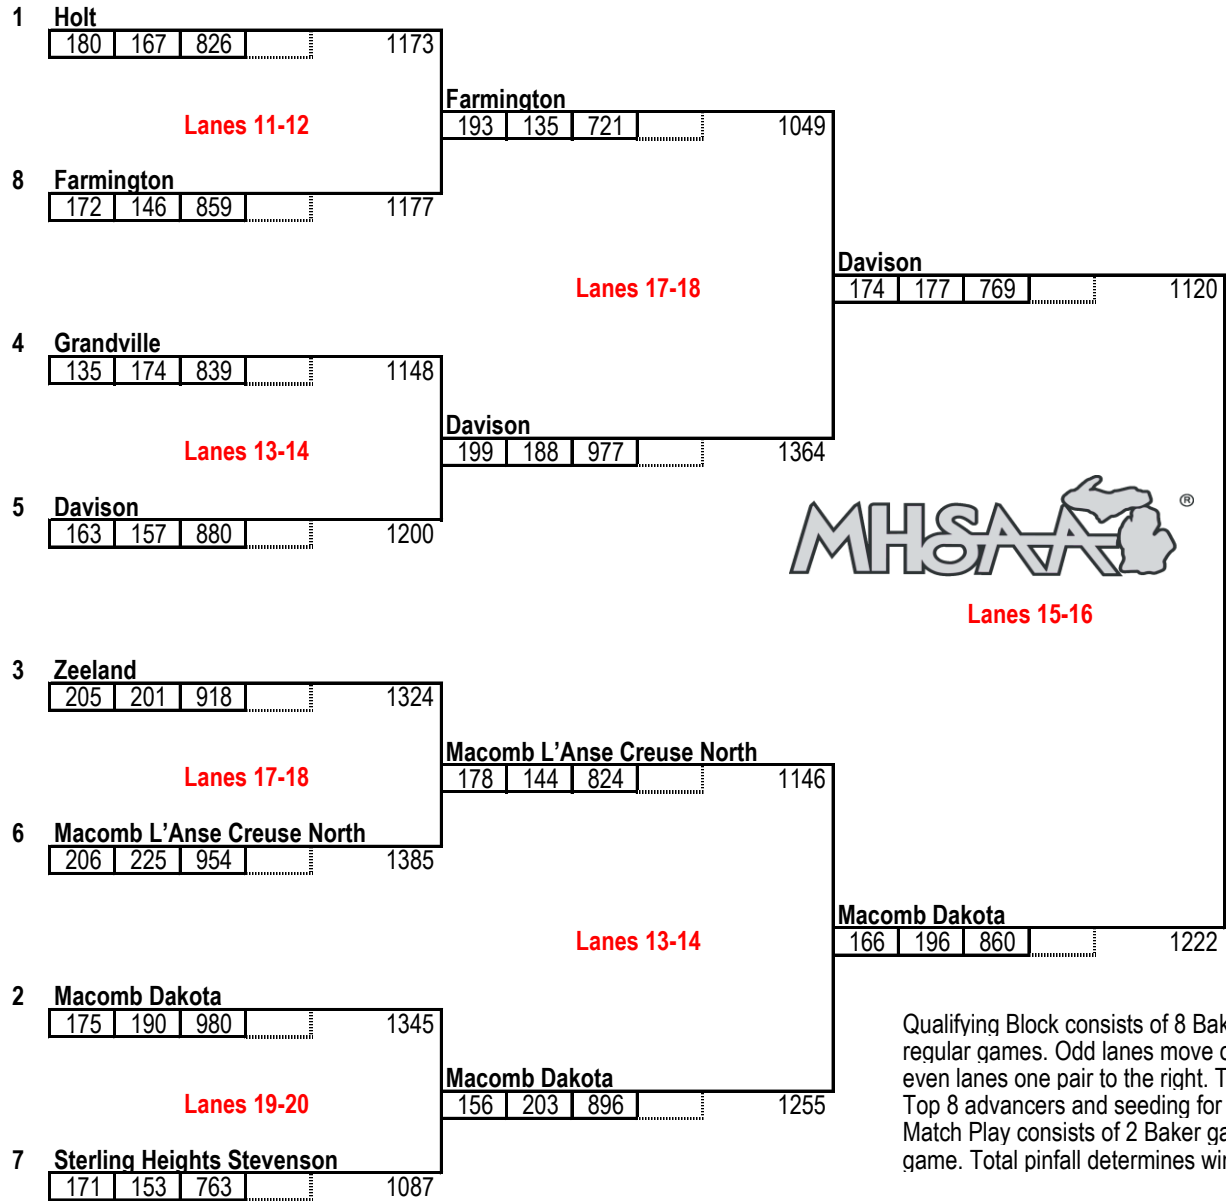

MHSAA TEAM FINALS - DIVISION 1 GIRLS

Thunderbowl Lanes - Allen Park | March 4, 2022

QUALIFYING BLOCK

STARTING LANES

- 59 Davison
- 72 Farmington
- 60 Farmington Hills Mercy
- 65 Grandville
- 63 Hartland
- 69 Holt
- 62 Lake Orion
- 57 Lincoln Park
- 61 Macomb Dakota
- 58 Macomb L'Anse Creuse North
- 67 Monroe
- 55 Plymouth
- 70 Rockford
- 68 South Lyon
- 64 Sterling Heights Stevenson
- 56 Warren Cousino
- 71 Westland John Glenn
- 66 Zeeland

MATCH PLAY - TOP 8 ADVANCE FROM QUALIFYING BLOCK

Macomb Dakota
DIVISION 1 CHAMPION

Qualifying Block consists of 8 Baker games and 2 regular games. Odd lanes move one pair to the left, even lanes one pair to the right. Total pinfall determines Top 8 advancers and seeding for Match Play Round. Match Play consists of 2 Baker games and 1 regular game. Total pinfall determines winner.