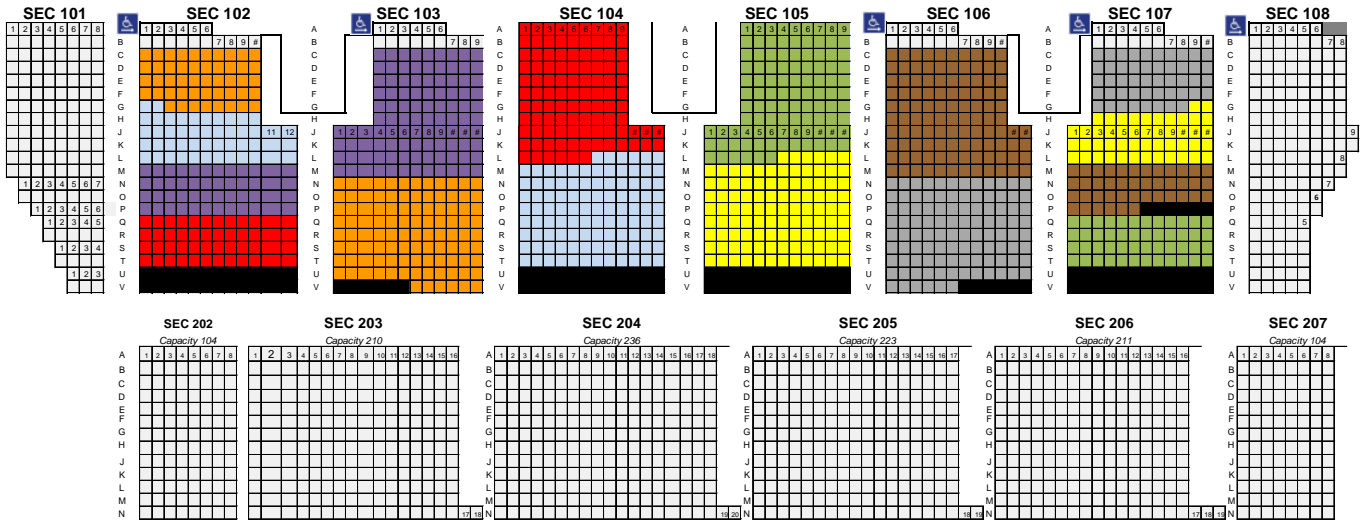

MHSAA Competitive Cheer
All seats are reserved

Division 4 – Competitive Cheer Ticketing
March 4, 2017
2:00 p.m.

Regional	Seating Color	Sections
Michigan Center	Purple	Section 103 (C - M) and Section 102 (M – P)
Hudson	Red	Section 104 (A – part of L) and Section 102 (Q – T)
Houghton Lake	Green	Section 105 (A – part of L) and Section 107 (Q – T)
Shelby	Brown	Section 106 (C – M) and Section 107 (M – part of P)
Farwell	Orange	Section 103 (N – part of V) and Section 102 (C – part of G)
Adrian Madison	Blue	Section 104 (part of L – T) and Section 102 (part of G – L)
Breckenridge	Yellow	Section 105 (part of L – T) and Section 107 (part of G – L)
Pewamo-Westphalia	Gray	Section 106 (N – part of V) and Section 107 (C – part of G)