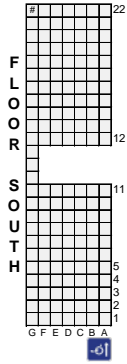

MHSAA Competitive Cheer
All seats are reserved

Division 4 – Competitive Cheer Ticketing
March 4, 2017
2:00 p.m.

Regional	Seating Color	Sections
Michigan Center	Purple	Section 103 (C - M) and Section 102 (M – P)
Hudson	Red	Section 104 (A – part of L) and Section 102 (Q – T)
Houghton Lake	Green	Section 105 (A – part of L) and Section 107 (Q – T)
Shelby	Brown	Section 106 (C – M) and Section 107 (M – part of P)
Farwell	Orange	Section 103 (N – part of V) and Section 102 (C – part of G)
Adrian Madison	Blue	Section 104 (part of L – T) and Section 102 (part of G – L)
Breckenridge	Yellow	Section 105 (part of L – T) and Section 107 (part of G – L)
Pewamo-Westphalia	Gray	Section 106 (N – part of V) and Section 107 (C – part of G)