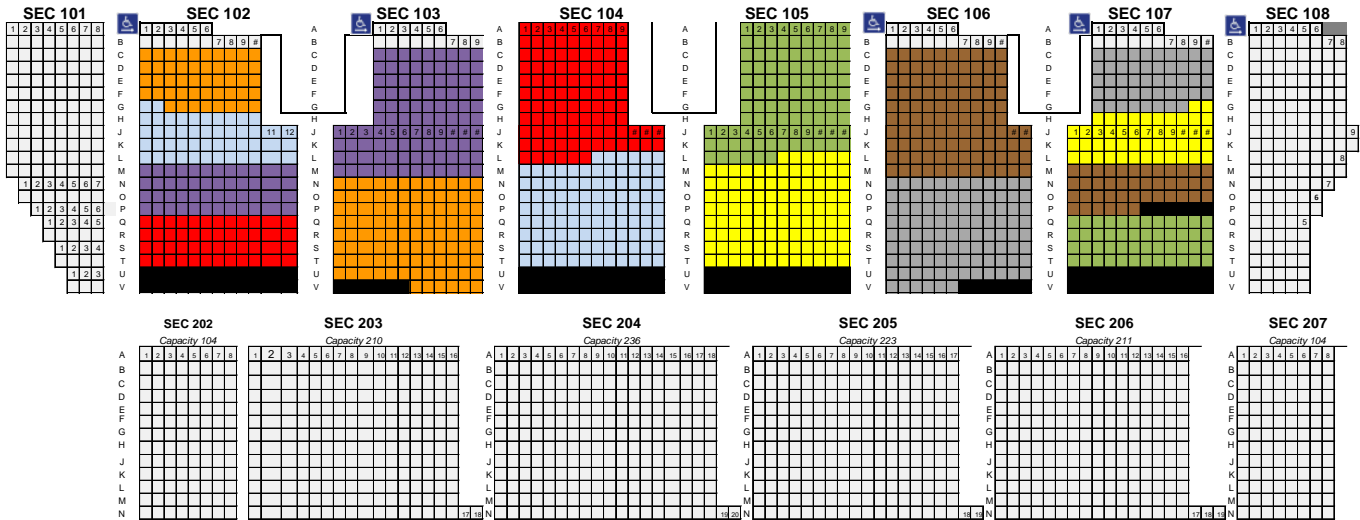

MHSAA Competitive Cheer  
All seats are reserved

**Division 1 – Competitive Cheer Ticketing**  
**March 3, 2017**  
**6:00 p.m.**

Regional	Seating Color	Sections
Hudsonville	Purple	Section 103 (C - M) and Section 102 (M – P)
SH Stevenson	Red	Section 104 (A – part of L) and Section 102 (Q – T)
Brighton	Green	Section 105 (A – part of L) and Section 107 (Q – T)
Stoney Creek	Brown	Section 106 (C – M) and Section 107 (M – part of P)
Rochester	Orange	Section 103 (N – part of V) and Section 102 (C – part of G)
Grandville	Blue	Section 104 (part of L – T) and Section 102 (part of G – L)
Lake Orion	Yellow	Section 105 (part of L – T) and Section 107 (part of G – L)
Rochester Adams	Gray	Section 106 (N – part of V) and Section 107 (C – part of G)

MHSAA Competitive Cheer  
All seats are reserved

**Division 2 – Competitive Cheer Ticketing**  
**March 4, 2017**  
**10:00 a.m.**

Regional	Seating Color	Sections
GR Kenowa Hills	Purple	Section 103 (C - M) and Section 102 (M – P)
Divine Child	Red	Section 104 (A – part of L) and Section 102 (Q – T)
Charlotte	Green	Section 105 (A – part of L) and Section 107 (Q – T)
Allen Park	Brown	Section 106 (C – M) and Section 107 (M – part of P)
Flint Kearsley	Orange	Section 103 (N – part of V) and Section 102 (C – part of G)
Gibraltar Carlson	Blue	Section 104 (part of L – T) and Section 102 (part of G – L)
Mona Shores	Yellow	Section 105 (part of L – T) and Section 107 (part of G – L)
Reeths Puffer	Gray	Section 106 (N – part of V) and Section 107 (C – part of G)