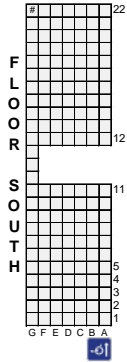

MHSAA Competitive Cheer  
All seats are reserved

**Division 1 – Competitive Cheer Ticketing**  
**March 3, 2017**  
**6:00 p.m.**

Regional	Seating Color	Sections
Hudsonville	Purple	Section 103 (C - M) and Section 102 (M – P)
SH Stevenson	Red	Section 104 (A – part of L) and Section 102 (Q – T)
Brighton	Green	Section 105 (A – part of L) and Section 107 (Q – T)
Stoney Creek	Brown	Section 106 (C – M) and Section 107 (M – part of P)
Rochester	Orange	Section 103 (N – part of V) and Section 102 (C – part of G)
Grandville	Blue	Section 104 (part of L – T) and Section 102 (part of G – L)
Lake Orion	Yellow	Section 105 (part of L – T) and Section 107 (part of G – L)
Rochester Adams	Gray	Section 106 (N – part of V) and Section 107 (C – part of G)

MHSAA Competitive Cheer  
All seats are reserved

**Division 2 – Competitive Cheer Ticketing**  
**March 4, 2017**  
**10:00 a.m.**

Regional	Seating Color	Sections
GR Kenowa Hills	Purple	Section 103 (C - M) and Section 102 (M – P)
Divine Child	Red	Section 104 (A – part of L) and Section 102 (Q – T)
Charlotte	Green	Section 105 (A – part of L) and Section 107 (Q – T)
Allen Park	Brown	Section 106 (C – M) and Section 107 (M – part of P)
Flint Kearsley	Orange	Section 103 (N – part of V) and Section 102 (C – part of G)
Gibraltar Carlson	Blue	Section 104 (part of L – T) and Section 102 (part of G – L)
Mona Shores	Yellow	Section 105 (part of L – T) and Section 107 (part of G – L)
Reeths Puffer	Gray	Section 106 (N – part of V) and Section 107 (C – part of G)