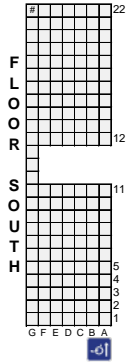

MHSAA Competitive Cheer
All seats are reserved

Division 3 – Competitive Cheer Ticketing
March 4, 2017
6:00 p.m.

Regional	Seating Color	Sections
Richmond	Purple	Section 103 (C - M) and Section 102 (M – P)
Notre Dame Prep	Red	Section 104 (A – part of L) and Section 102 (Q – T)
Monroe Jefferson	Green	Section 105 (A – part of L) and Section 107 (Q – T)
Flat Rock	Brown	Section 106 (C – M) and Section 107 (M – part of P)
Tri-County	Orange	Section 103 (N – part of V) and Section 102 (C – part of G)
Comstock Park	Blue	Section 104 (part of L – T) and Section 102 (part of G – L)
Paw Paw	Yellow	Section 105 (part of L – T) and Section 107 (part of G – L)
Lake Odessa	Gray	Section 106 (N – part of V) and Section 107 (C – part of G)