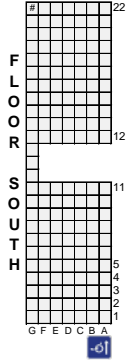

MHSAA Competitive Cheer  
All seats are reserved

**Division 1 – Competitive Cheer Ticketing**  
**March 3, 2017**  
**6:00 p.m.**

Regional	Seating Color	Sections
Hudsonville	Purple	Section 103 (C - M) and Section 102 (M – P)
SH Stevenson	Red	Section 104 (A – part of L) and Section 102 (Q – T)
Brighton	Green	Section 105 (A – part of L) and Section 107 (Q – T)
Stoney Creek	Brown	Section 106 (C – M) and Section 107 (M – part of P)
Rochester	Orange	Section 103 (N – part of V) and Section 102 (C – part of G)
Grandville	Blue	Section 104 (part of L – T) and Section 102 (part of G – L)
Lake Orion	Yellow	Section 105 (part of L – T) and Section 107 (part of G – L)
Rochester Adams	Gray	Section 106 (N – part of V) and Section 107 (C – part of G)

MHSAA Competitive Cheer  
All seats are reserved

**Division 2 – Competitive Cheer Ticketing**  
**March 4, 2017**  
**10:00 a.m.**

Regional	Seating Color	Sections
GR Kenowa Hills	Purple	Section 103 (C - M) and Section 102 (M – P)
Divine Child	Red	Section 104 (A – part of L) and Section 102 (Q – T)
Charlotte	Green	Section 105 (A – part of L) and Section 107 (Q – T)
Allen Park	Brown	Section 106 (C – M) and Section 107 (M – part of P)
Flint Kearsley	Orange	Section 103 (N – part of V) and Section 102 (C – part of G)
Gibraltar Carlson	Blue	Section 104 (part of L – T) and Section 102 (part of G – L)
Mona Shores	Yellow	Section 105 (part of L – T) and Section 107 (part of G – L)
Reeths Puffer	Gray	Section 106 (N – part of V) and Section 107 (C – part of G)