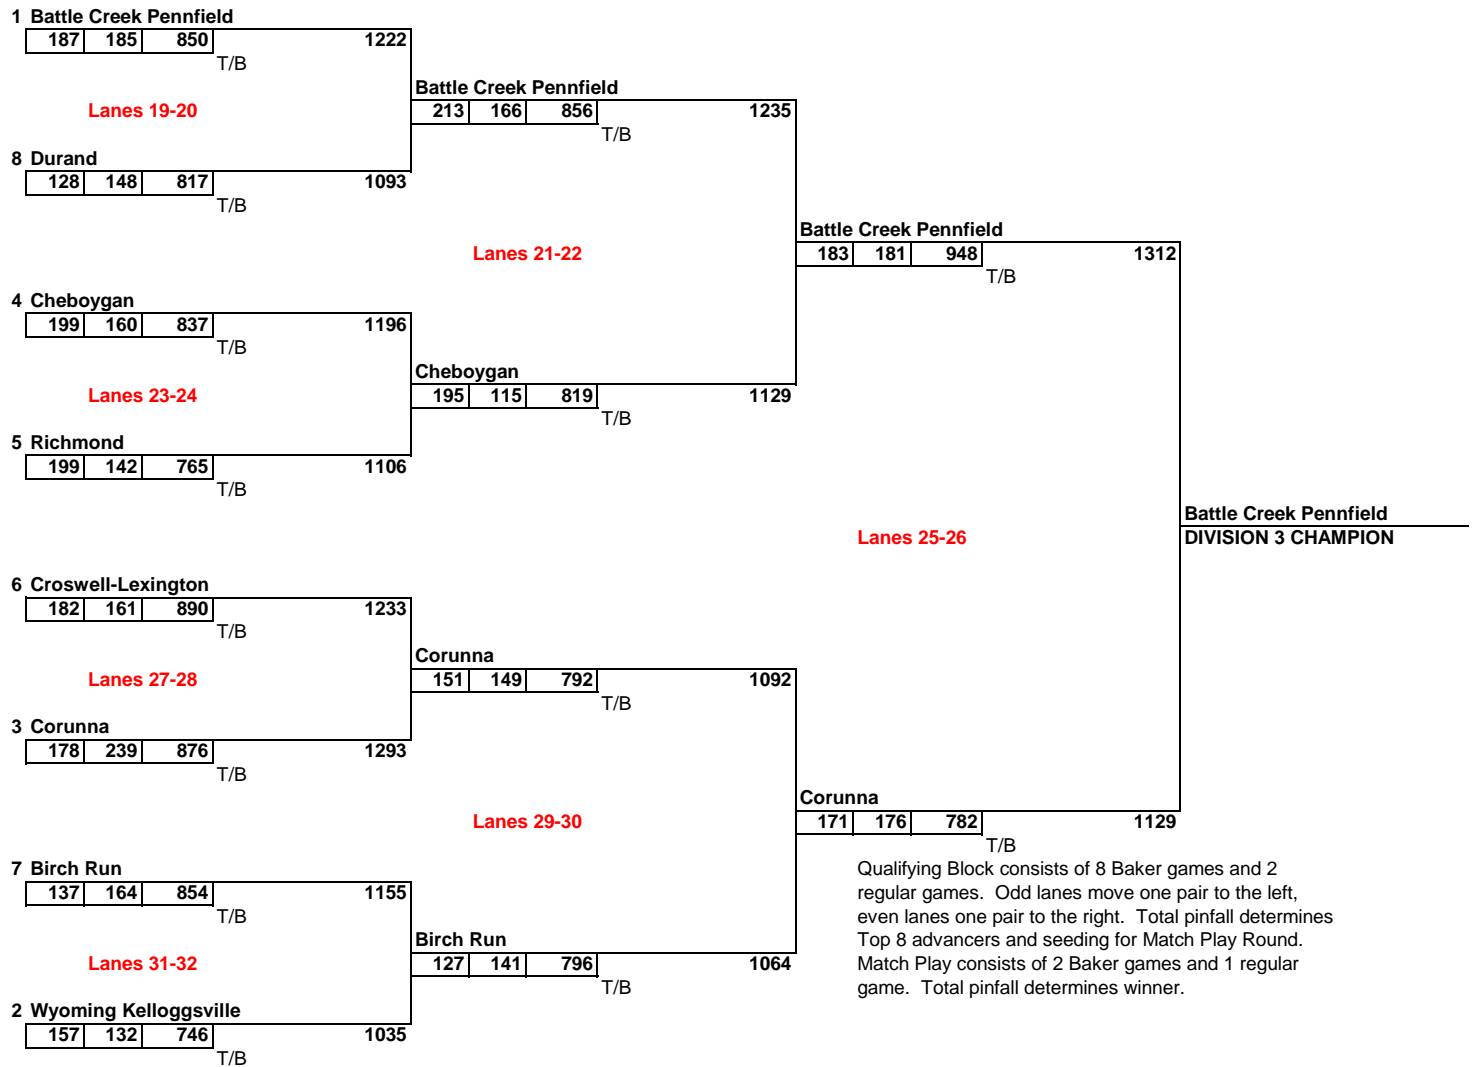

TEAM FINALS - DIVISION 3 BOYS
M-66 Bowl - Battle Creek, Michigan
March 3, 2017

QUALIFYING BLOCK

STARTING LANE ASSIGNMENT

- 54 Algonac
- 41 Battle Creek Pennfield
- 39 Birch Run
- 37 Canton Prep
- 44 Cheboygan
- 53 Corunna
- 52 Croswell-Lexington
- 40 Durand
- 43 Flat Rock
- 46 Gladwin
- 47 Grand Rapids South Christian
- 38 Ithaca
- 45 Jonesville
- 51 Menominee
- 49 Muskegon Orchard View
- 48 Richmond
- 42 Saginaw Swan Valley
- 50 Wyoming Kelloggsville

MATCH PLAY - TOP 8 ADVANCE FROM QUALIFYING BLOCK

CHAMPIONSHIP
Team Match Play

Year:	2017
Division:	D3 Boys

TEAM: **BATTLE CREEK PENNFIELD**

Baker Games	Score
Game #1	183
Game #2	181

Regular Game Bowler Name	Score
Joe Larsen/Nick Hohnberger	158
Sean Young	222
Bailey Neal	150
Max Jackson	187
James Ruhoff/Trace Davis	231

BAKER TOTAL **364** + REGULAR GAME TOTAL **948** = TOTAL PINFALL **1312**

Coach Signature

TEAM: **CORUNNA**

Baker Games	Score
Game #1	171
Game #2	176

Regular Game Bowler Name	Score
Adrian Hall	167
Zach Reynolds	121
Doug Thoma	164
Javen Howes	164
Sean Pavka	166