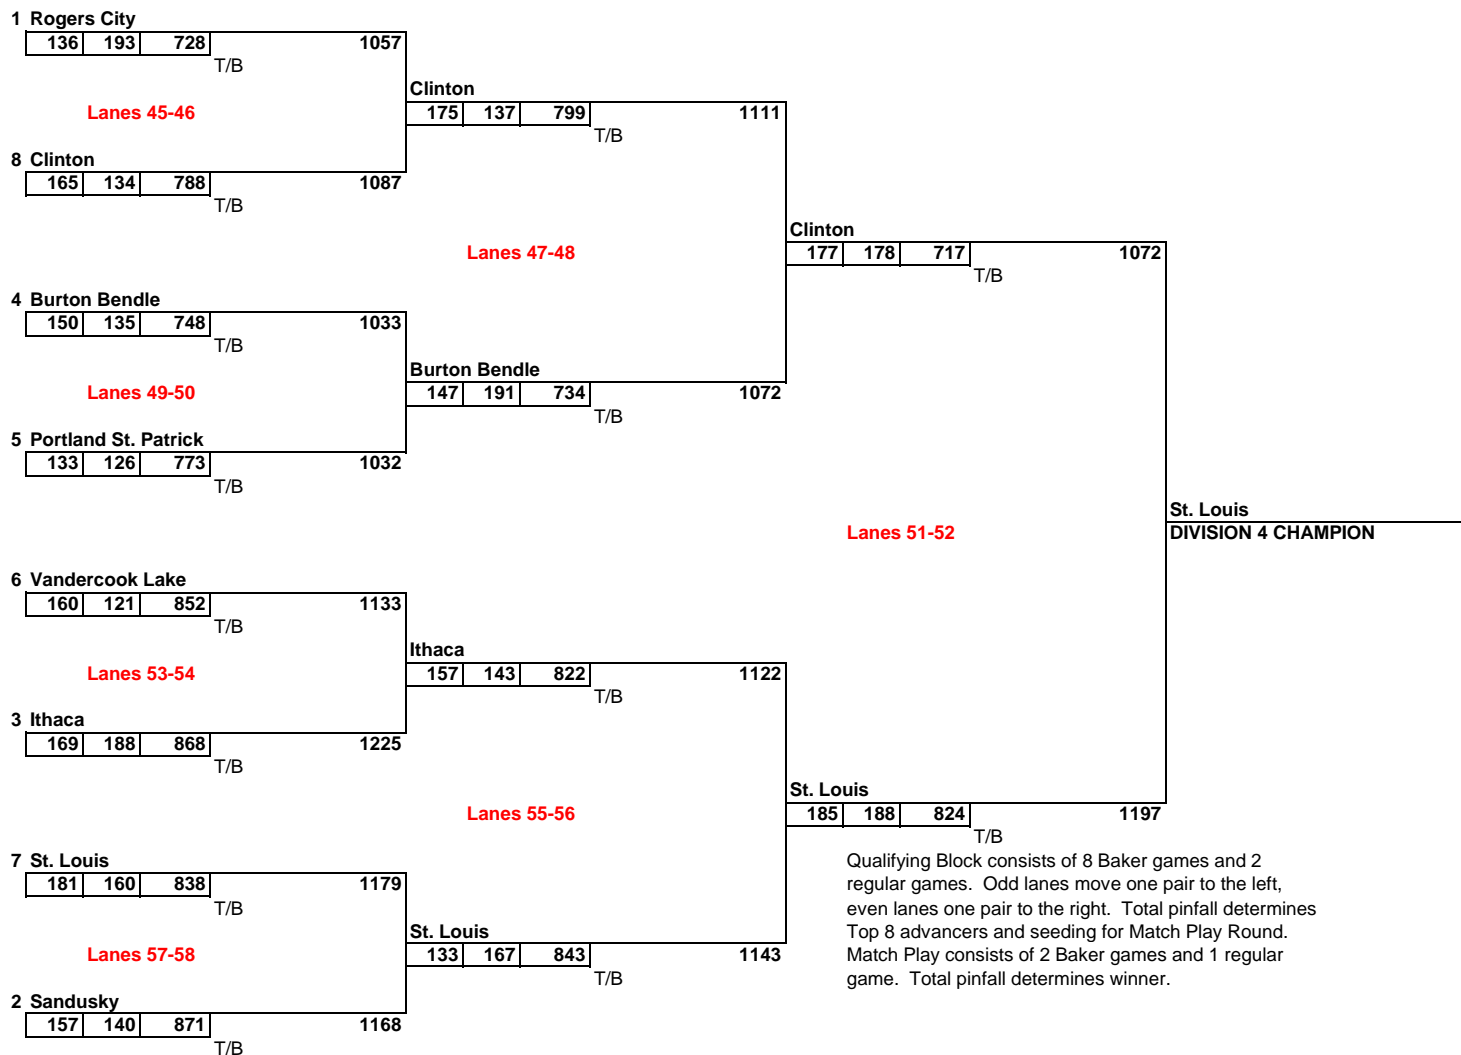

TEAM FINALS - DIVISION 4 GIRLS
Royal Scot - Grand Ledge, Michigan
March 6, 2015

QUALIFYING BLOCK

STARTING LANE ASSIGNMENT

- 53 Adrian Madison
- 56 Bay City All Saints
- 43 Burton Bendle
- 47 Clinton
- 49 Dryden
- 55 Flint Beecher
- 48 Ithaca
- 45 Maple City Glen Lake
- 52 Niles Brandywine
- 54 Portland St. Patrick
- 40 Ravenna
- 39 Rogers City
- 50 Sandusky
- 46 Schoolcraft
- 51 St. Ignace
- 42 St. Louis
- 44 Unionville Sebawaing
- 41 Vandercook Lake

MATCH PLAY - TOP 8 ADVANCE FROM QUALIFYING BLOCK

CHAMPIONSHIP
Team Match Play

Year:	2015
Division:	D4 Girls

TEAM: **CLINTON**

Baker Games	Score
Game #1	177
Game #2	178

Regular Game Bowler Name	Score
Ashley Richardson	101
Samantha Jones	
Alissa Ayling	147
Amanda Briggs	147
Elizabeth Heimerdinger	132
Miranda Porath	190

BAKER TOTAL **355** + REGULAR GAME TOTAL **717** = TOTAL PINFALL **1072**

Coach Signature

TEAM: **ST. LOUIS**

Baker Games	Score
Game #1	185
Game #2	188

Regular Game Bowler Name	Score
Kodi O'Boyle	177
Kaitlyn Howd	176
Kaycee Paksi	133
Riley Smith	190
Jasmine Lowe	148
Rebecca Fisher	
Emily Thelen	
Macey Wymer	