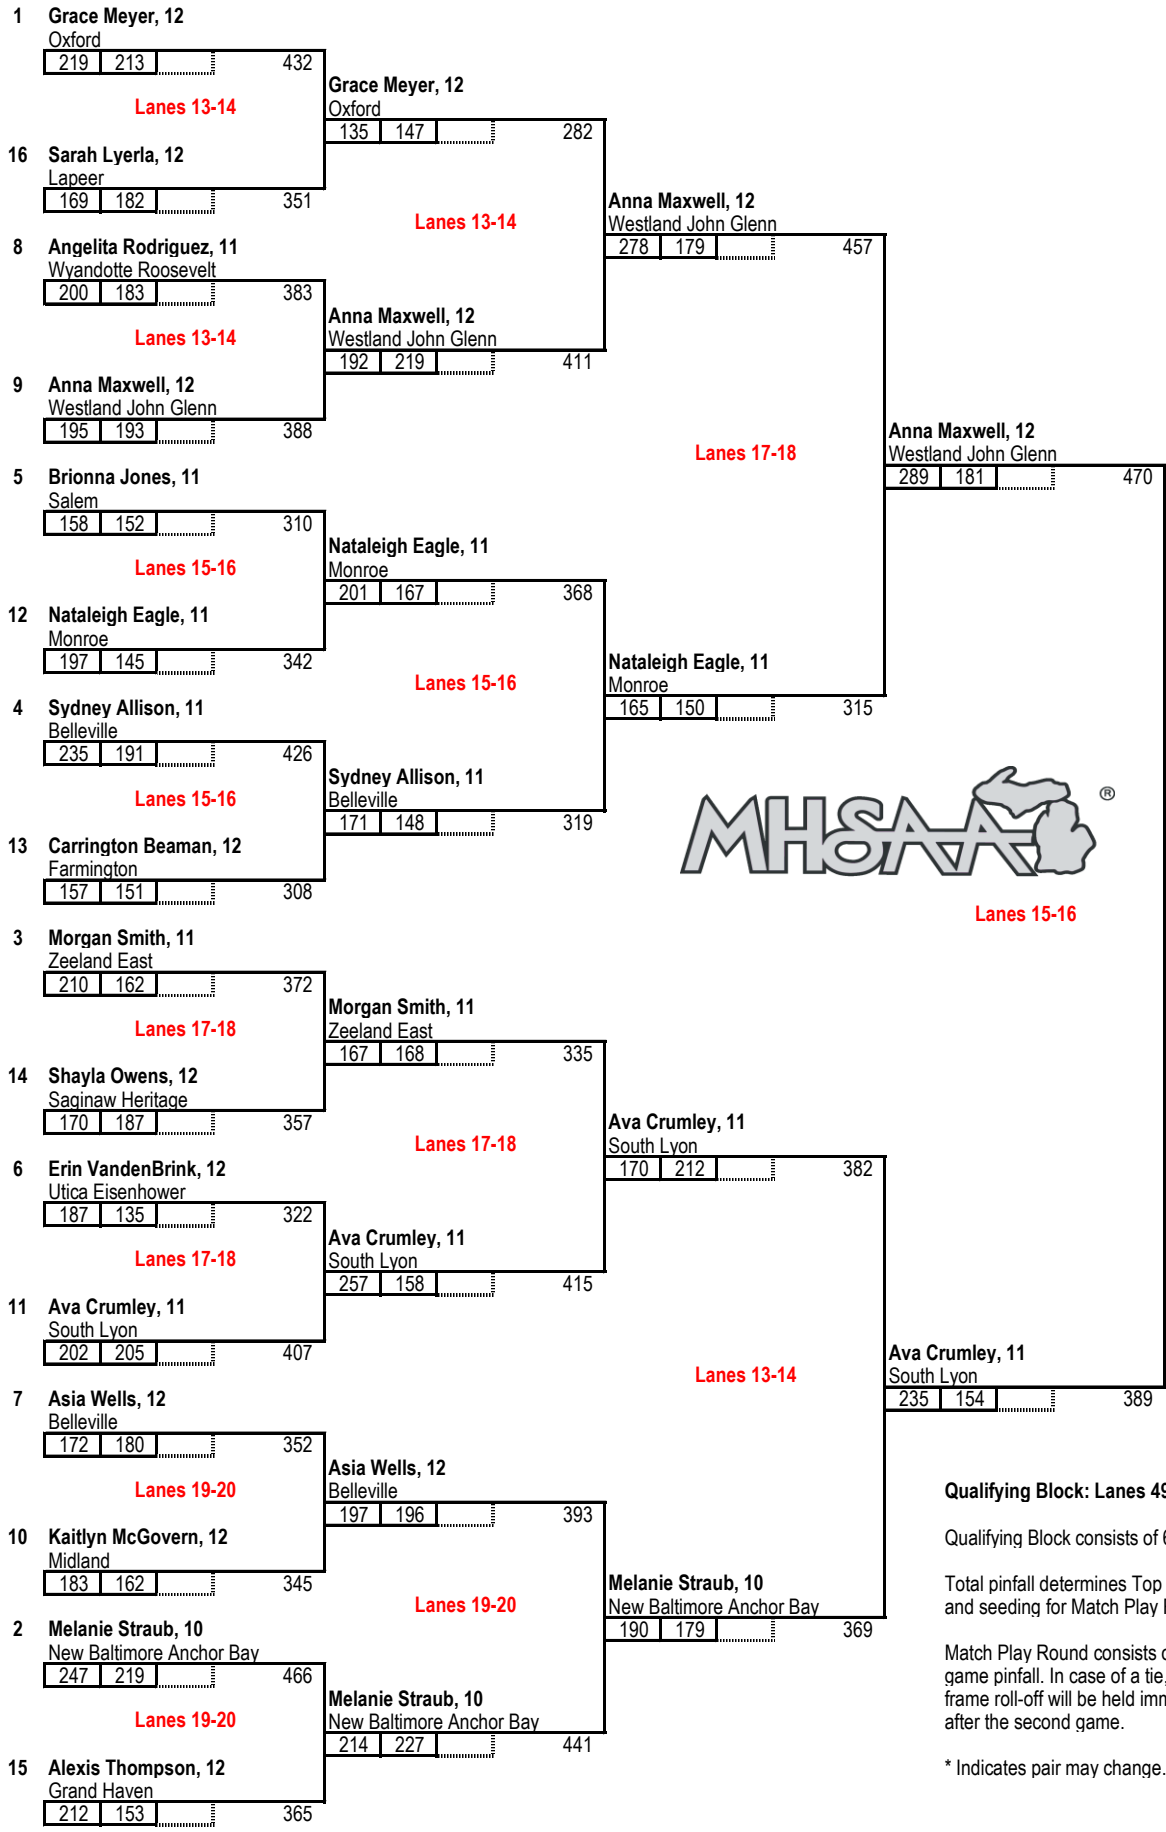

MHSAA SINGLES FINALS - DIVISION 1 GIRLS

Thunderbowl Lanes - Allen Park | March 27, 2021

Anna Maxwell, 12
Westland John Glenn
DIVISION 1 CHAMPION

Qualifying Block: Lanes 49-72

Qualifying Block consists of 6 games.

Total pinfall determines Top 16 Advancers and seeding for Match Play Round.

Match Play Round consists of total two-game pinfall. In case of a tie, a nine-ten frame roll-off will be held immediately after the second game.