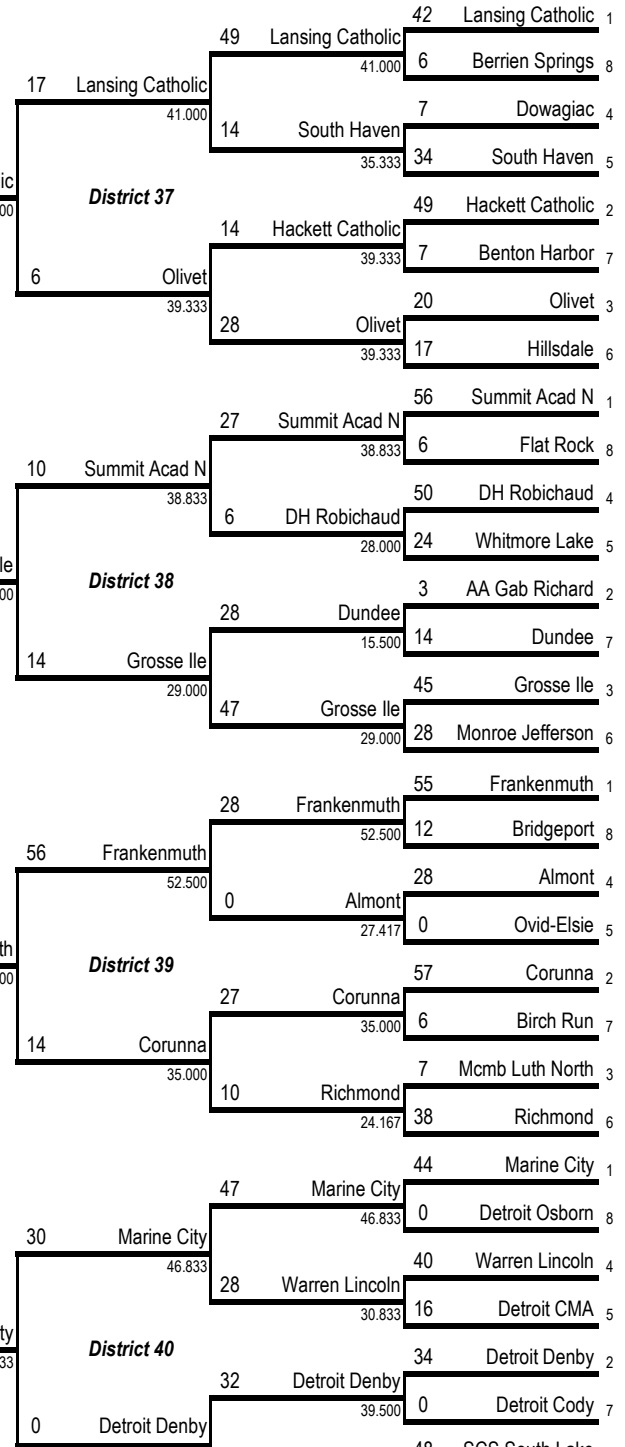

DISTRICT 1ST RD

DISTRICT SEMIS

DISTRICT FINALS

REGIONALS

SEMIFINALS

SEMIFINALS

REGIONALS

DISTRICT FINALS

DISTRICT SEMIS

DISTRICT 1ST RD

DIVISION 5

11-Player Football

3	Portland	51	Portland	28	50.167
6	Lakewood	7			50.167

For game dates, times and locations, visit MHSAA.com.

		39.500	22	SCS South Lake	40	SCS South Lake	3	
					36.333	21	Clawson	6