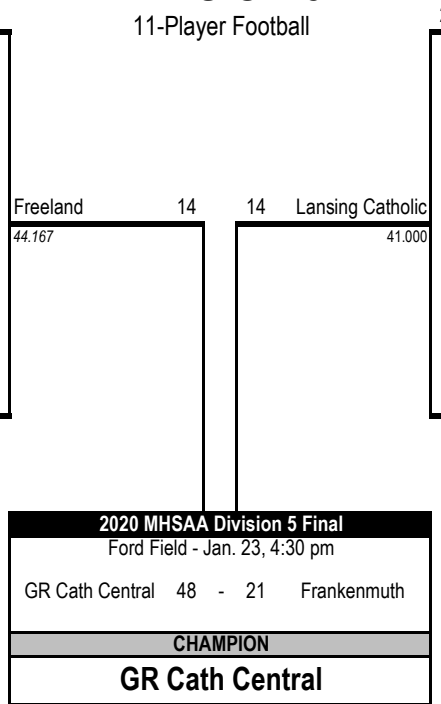

DISTRICT 1ST RD

DISTRICT SEMIS

DISTRICT FINALS

REGIONALS

SEMIFINALS

SEMIFINALS

REGIONALS

DISTRICT FINALS

DISTRICT SEMIS

DISTRICT 1ST RD

DIVISION 5

11-Player Football

3	Portland	51	Portland	28	50.167
6	Lakewood	7			50.167

For game dates, times and locations, visit MHSAA.com.

		39.500	22	SCS South Lake	40	SCS South Lake	3	
					36.333	21	Clawson	6