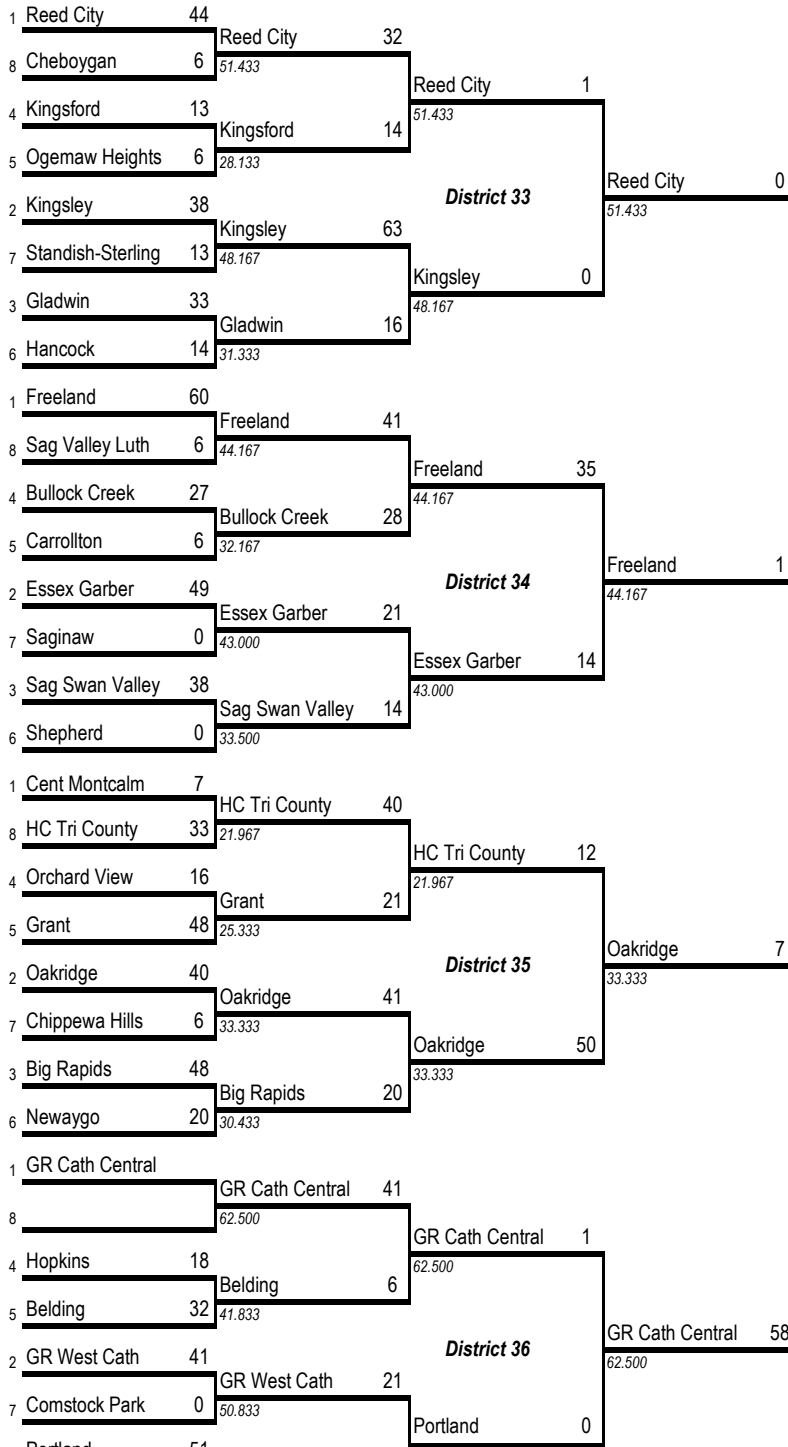

DISTRICT 1ST RD

DISTRICT SEMIS

DISTRICT FINALS

REGIONALS

SEMIFINALS

SEMIFINALS

REGIONALS

DISTRICT FINALS

DISTRICT SEMIS

DISTRICT 1ST RD

DIVISION 5

11-Player Football

3	Portland	51	Portland	28	50.167
6	Lakewood	7			50.167

For game dates, times and locations, visit MHSAA.com.

		39.500	22	SCS South Lake	40	SCS South Lake	3	
					36.333	21	Clawson	6