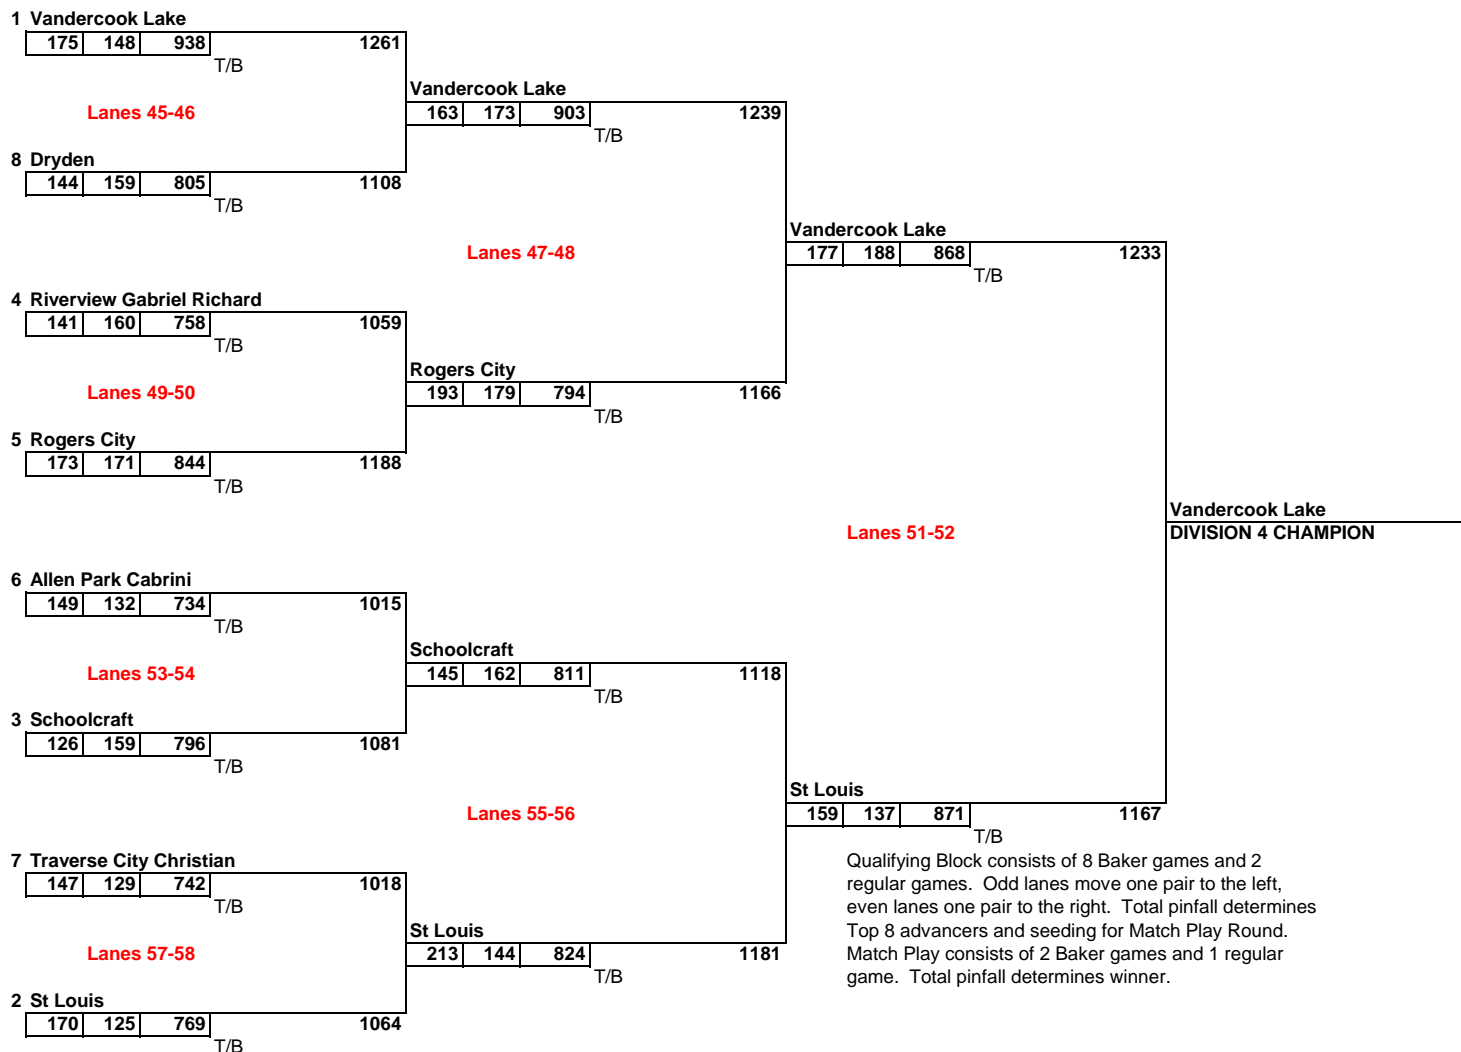

TEAM FINALS - DIVISION 4 GIRLS
Royal Scot - Grand Ledge, Michigan
March 3, 2017

QUALIFYING BLOCK

STARTING LANE ASSIGNMENT

- 42 Allen Park Cabrini
- 51 Bay City All Saints
- 41 Beaverton
- 53 Byron
- 49 Dryden
- 56 Galesburg-Augusta
- 39 Genesee
- 43 Madison Heights Bishop Foley
- 50 Oscoda
- 40 Ravenna
- 47 Riverview Gabriel Richard
- 46 Rogers City
- 52 Schoolcraft
- 54 St Charles
- 55 St Louis
- 45 Traverse City Christian
- 48 Unionville-Sebewaing
- 44 Vandercook Lake

MATCH PLAY - TOP 8 ADVANCE FROM QUALIFYING BLOCK

Qualifying Block consists of 8 Baker games and 2 regular games. Odd lanes move one pair to the left, even lanes one pair to the right. Total pinfall determines Top 8 advancers and seeding for Match Play Round. Match Play consists of 2 Baker games and 1 regular game. Total pinfall determines winner.

CHAMPIONSHIP
Team Match Play

Year:	2017
Division:	D4 Girls

TEAM: **VANDERCOOK LAKE**

Baker Games	Score
Game #1	177
Game #2	188

Regular Game Bowler Name	Score
Ariel Robinson	159
Morgan Canty	164
Shelby Miller	188
Preslee Stahl	179
Mackenzie Johnson	178
Allana Hatfield	
Keaira Klaven	