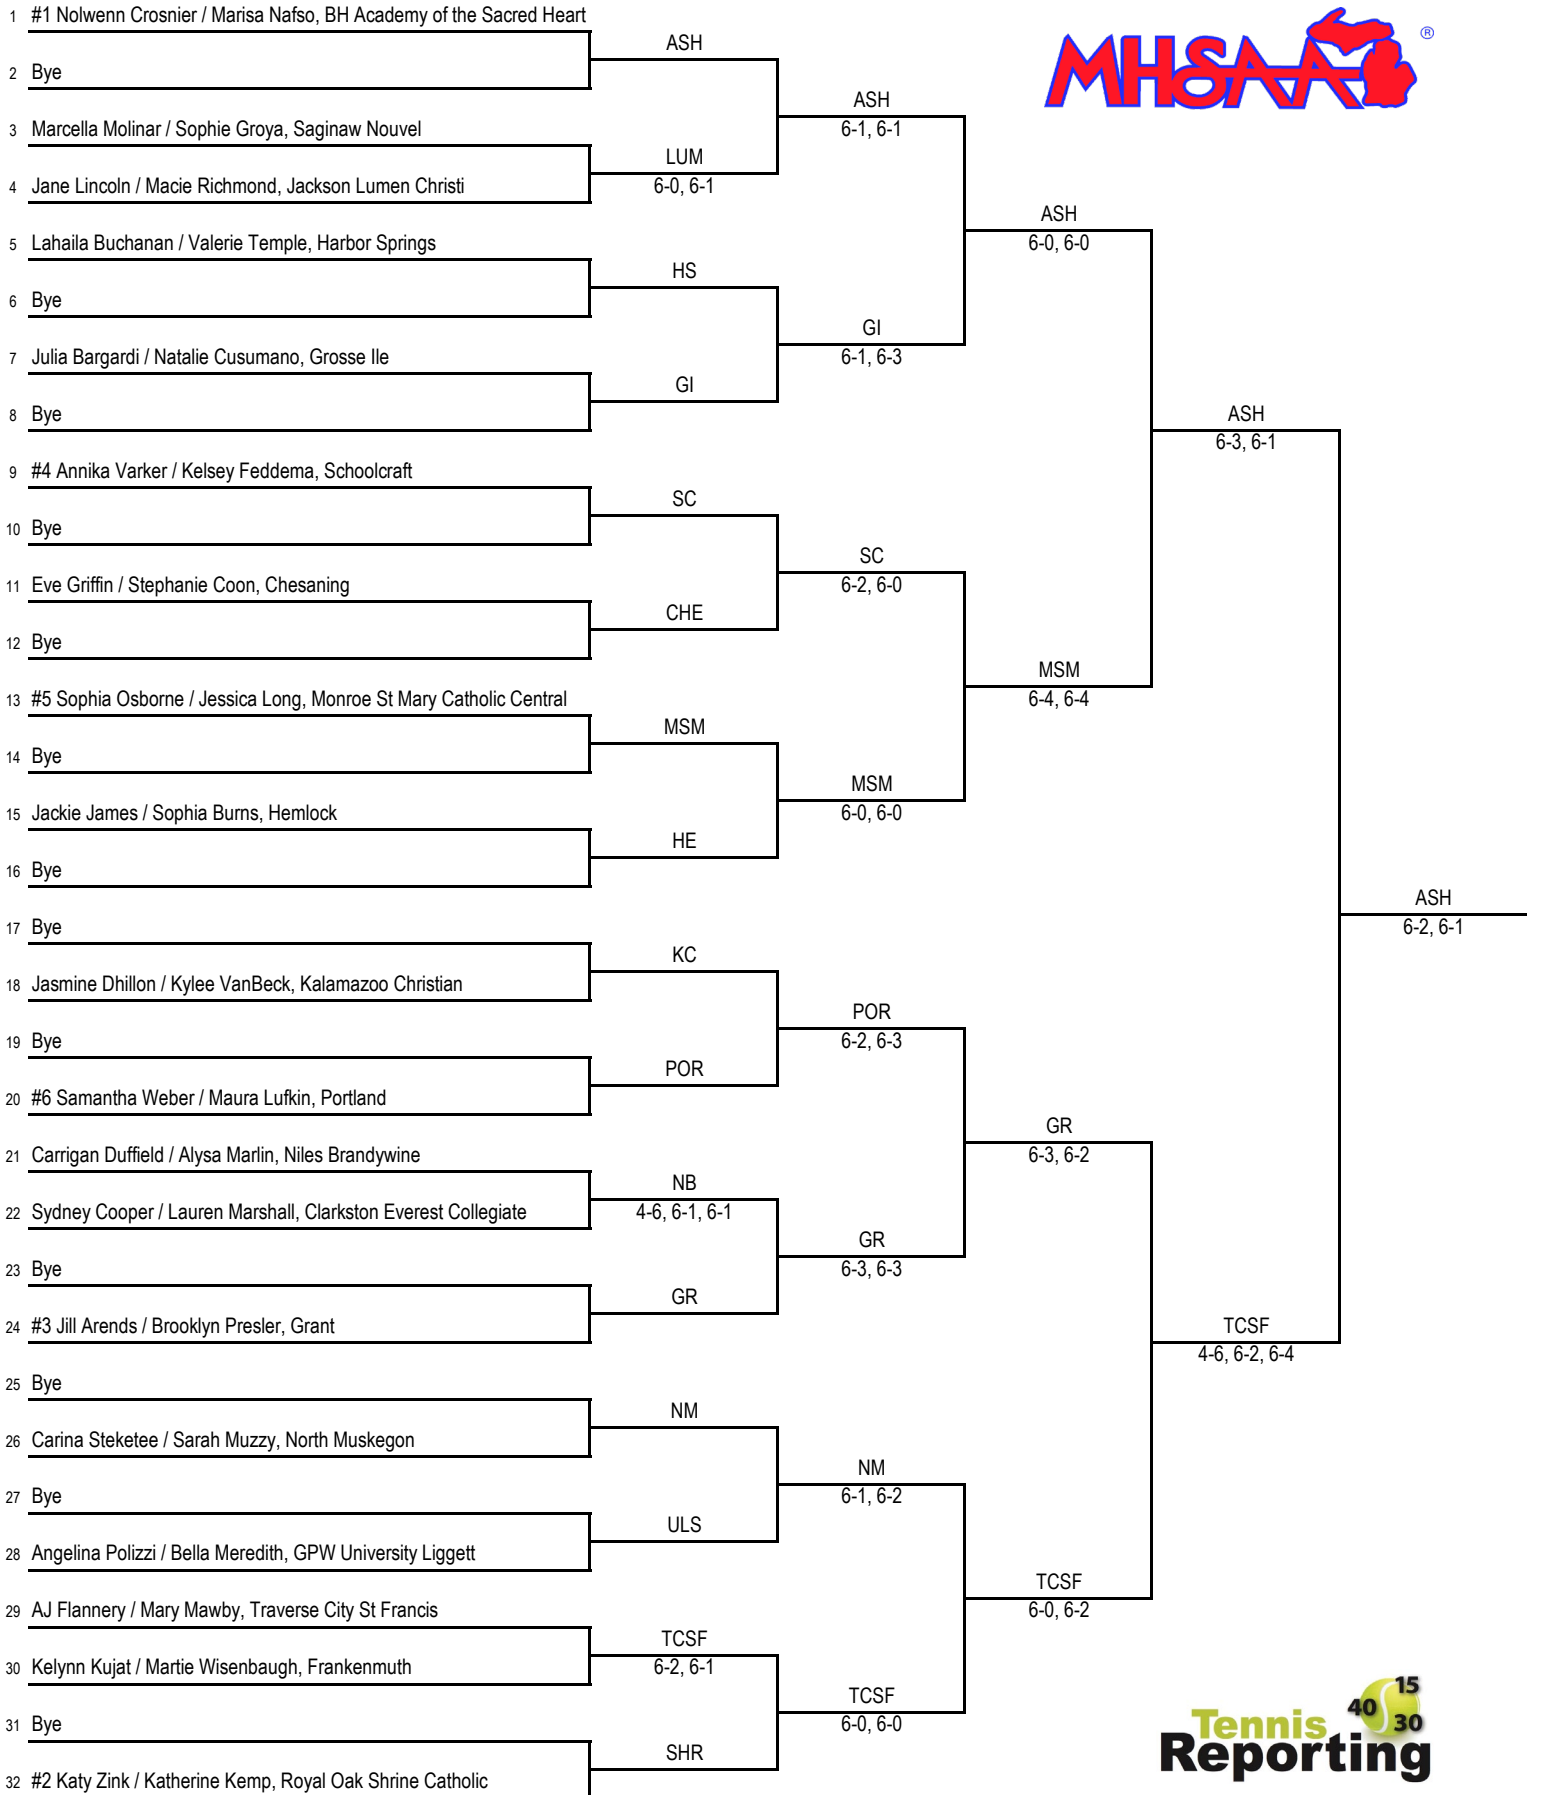

2019 MHSAA LP Division 4 Girls Tennis Finals - Kalamazoo College - May 31 - June 1

No. 2 Doubles Flight