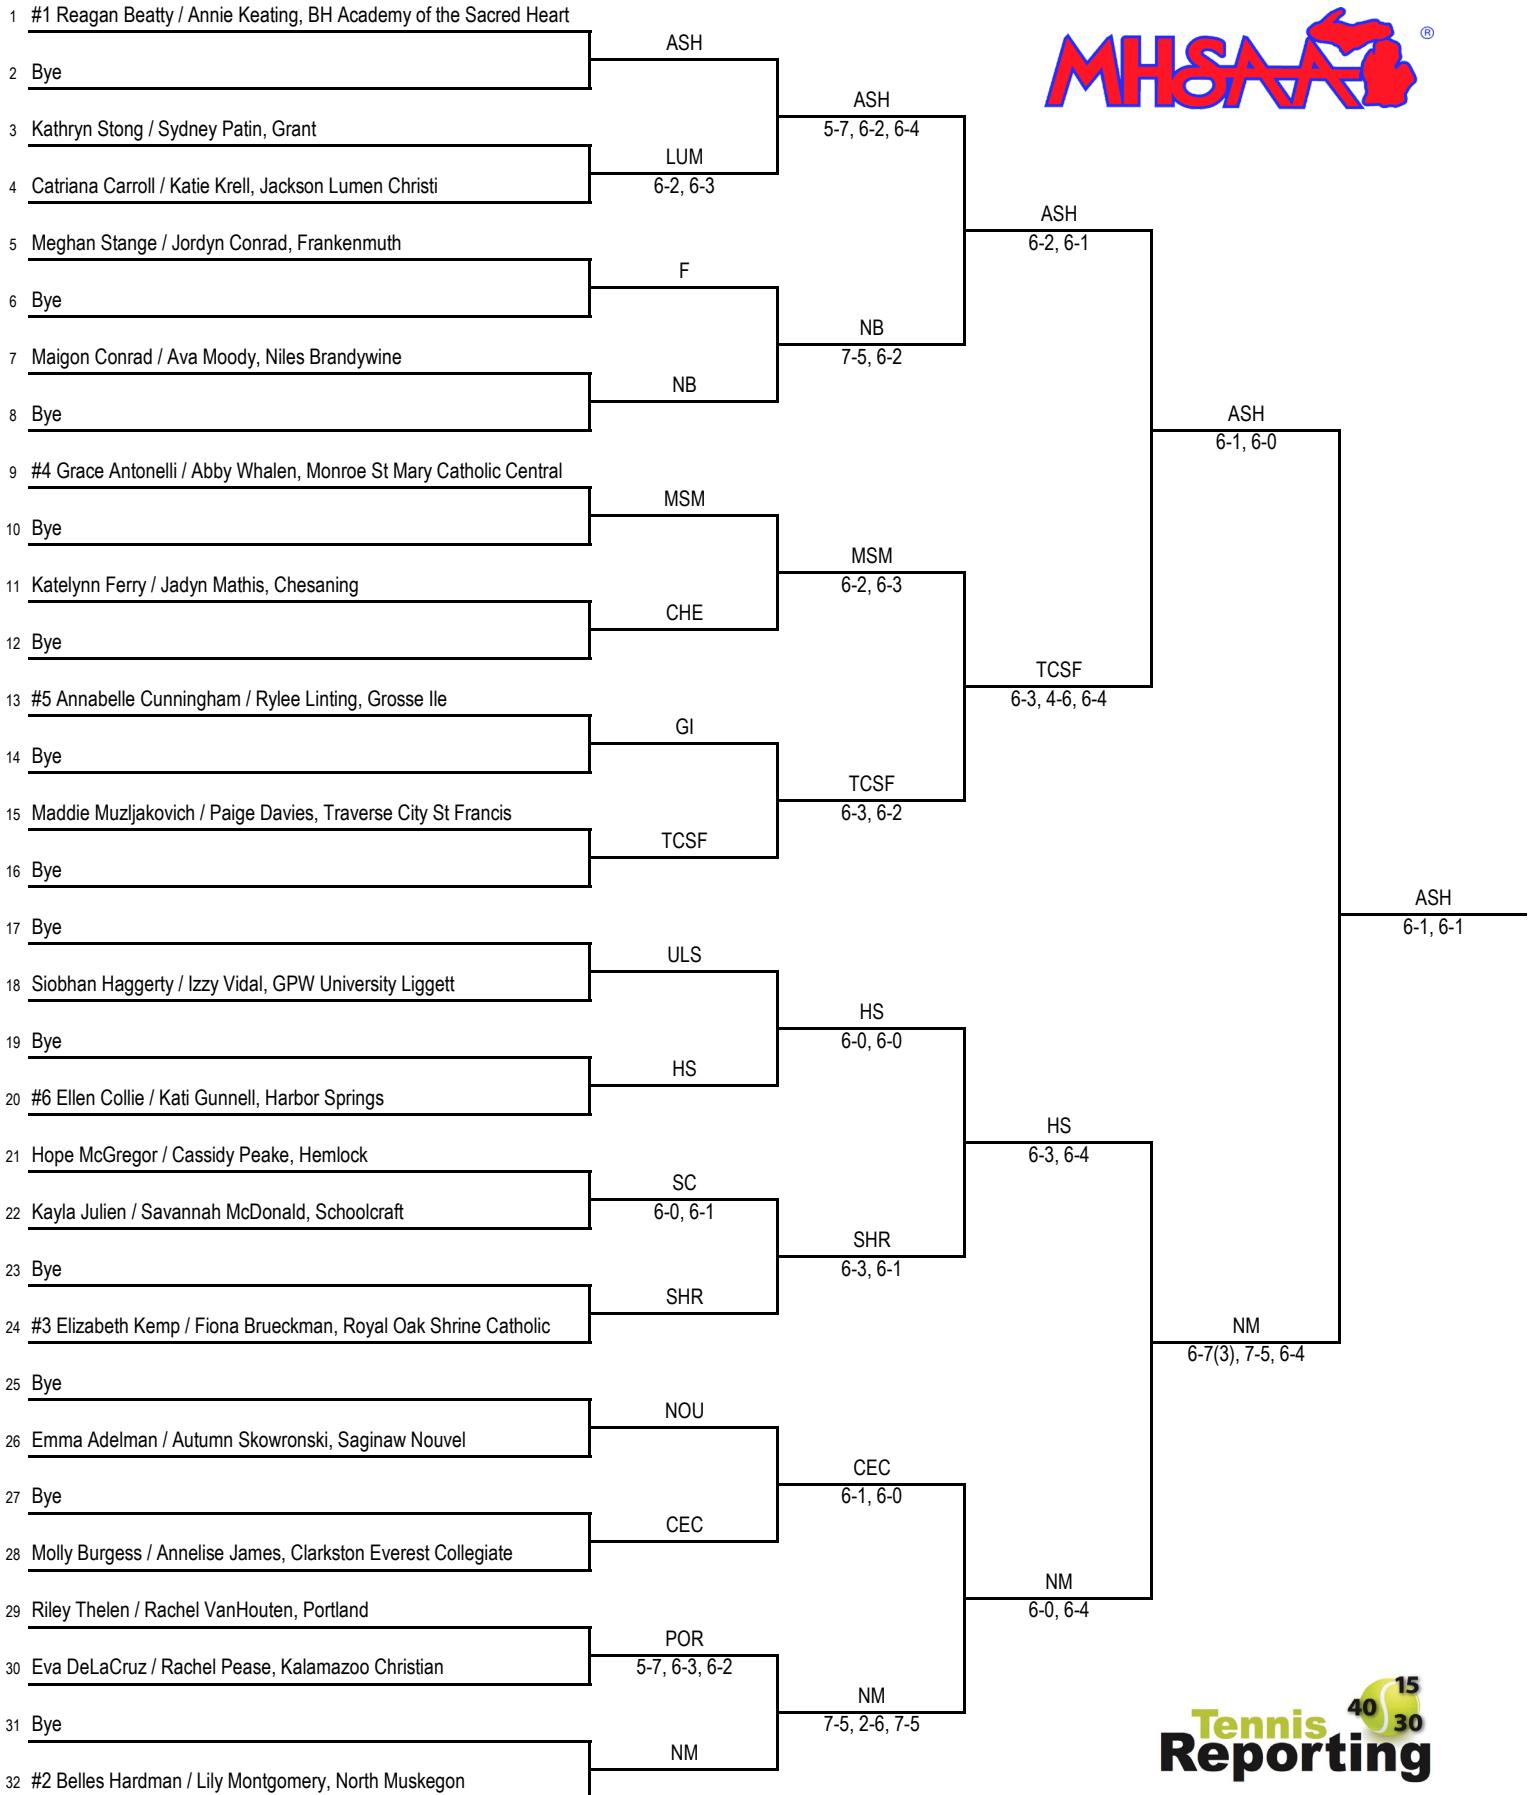

2019 MHSAA LP Division 4 Girls Tennis Finals - Kalamazoo College - May 31 - June 1

No. 1 Doubles Flight