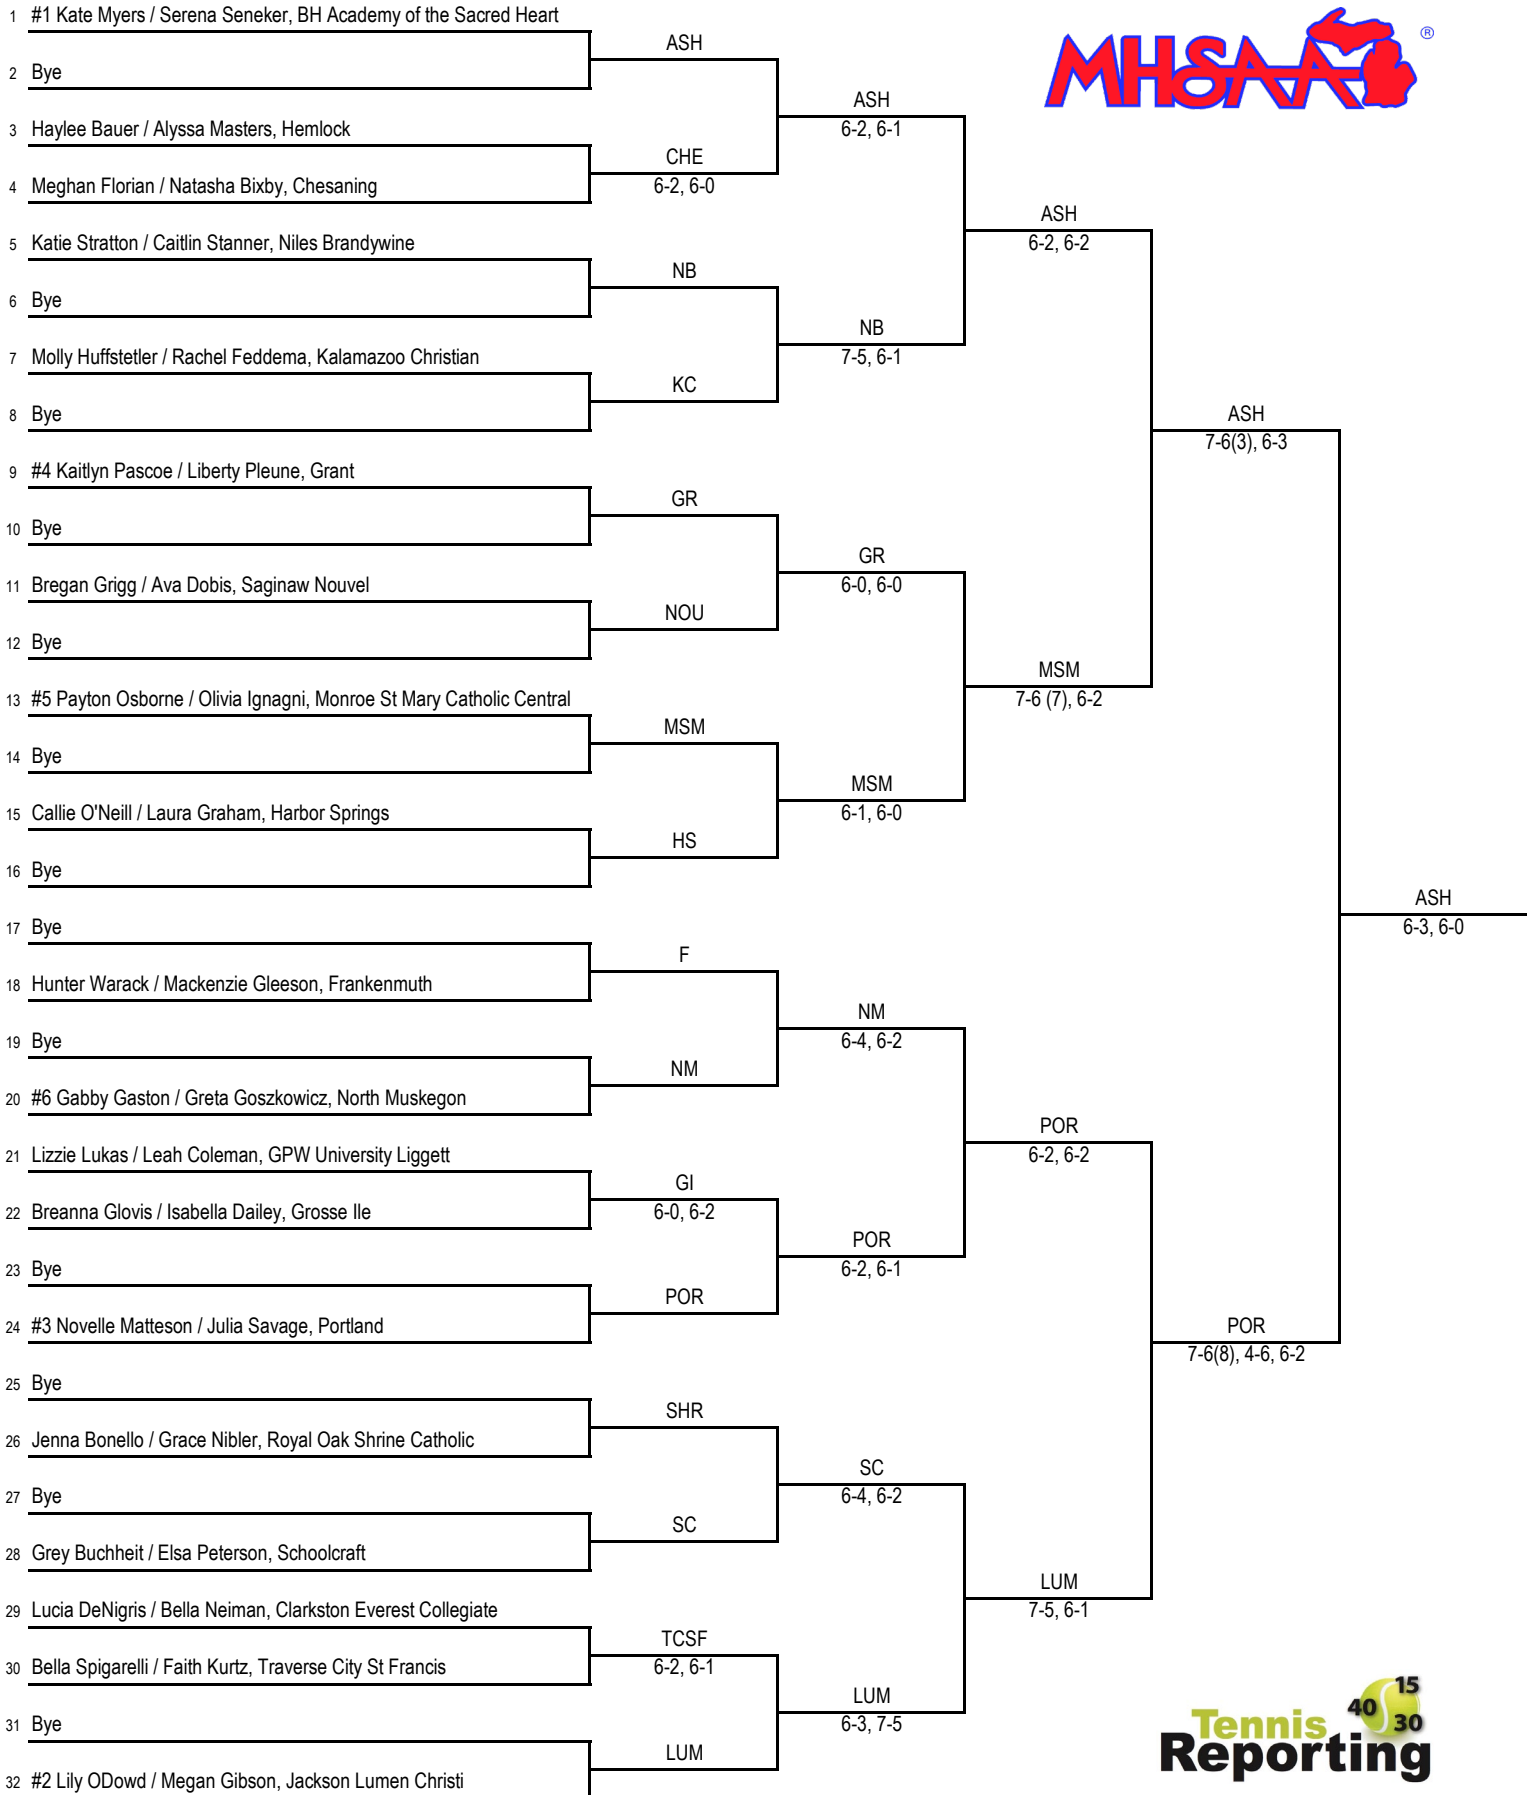

2019 MHSAA LP Division 4 Girls Tennis Finals - Kalamazoo College - May 31 - June 1

No. 3 Doubles Flight