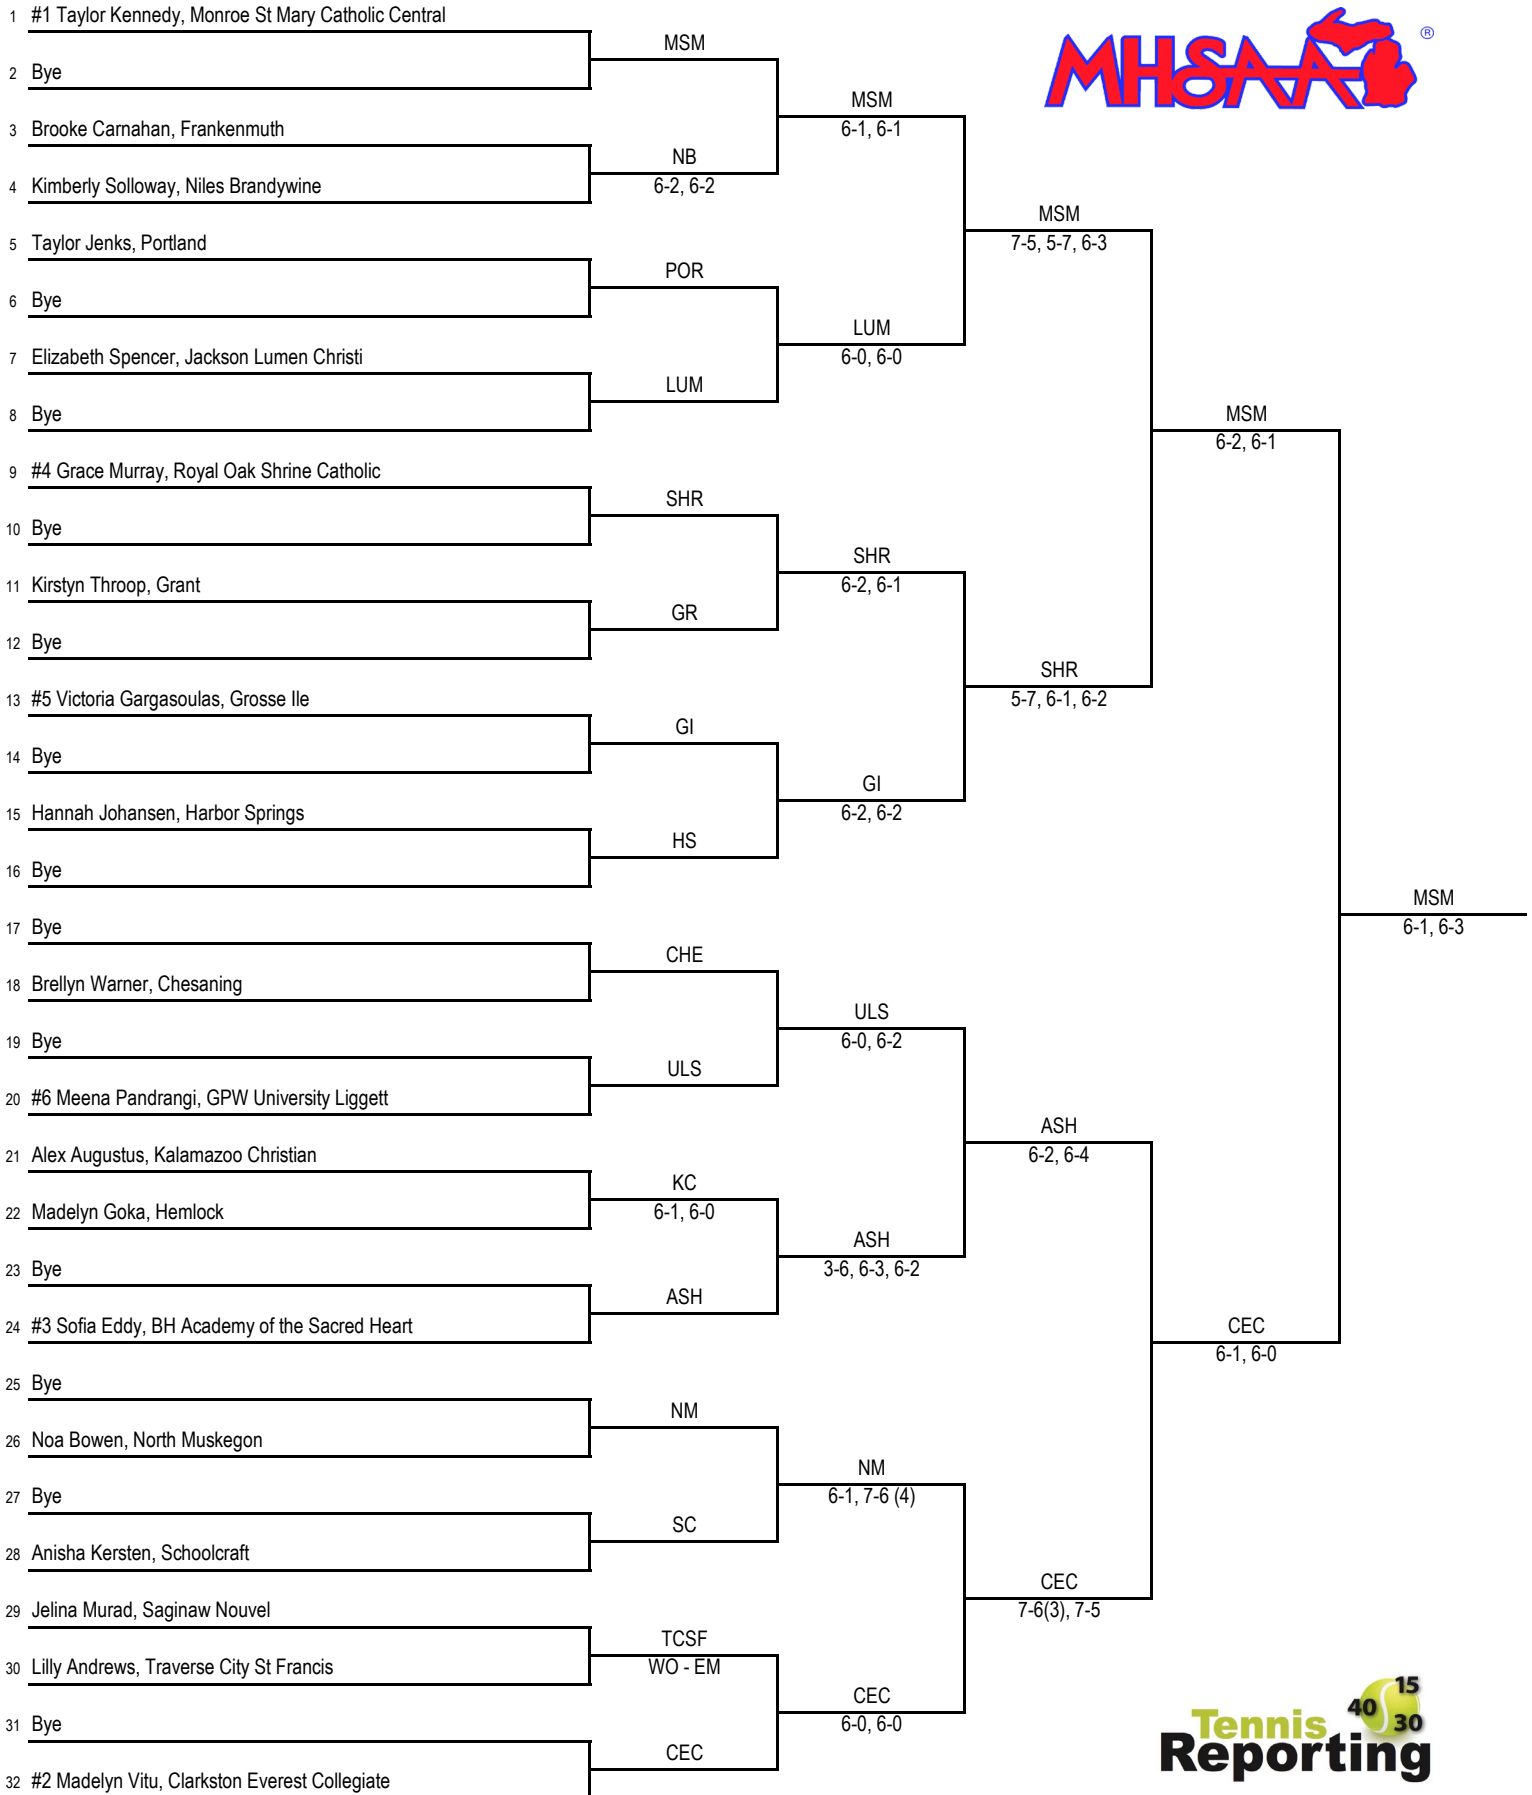

2019 MHSAA LP Division 4 Girls Tennis Finals - Kalamazoo College - May 31 - June 1

No. 3 Singles Flight