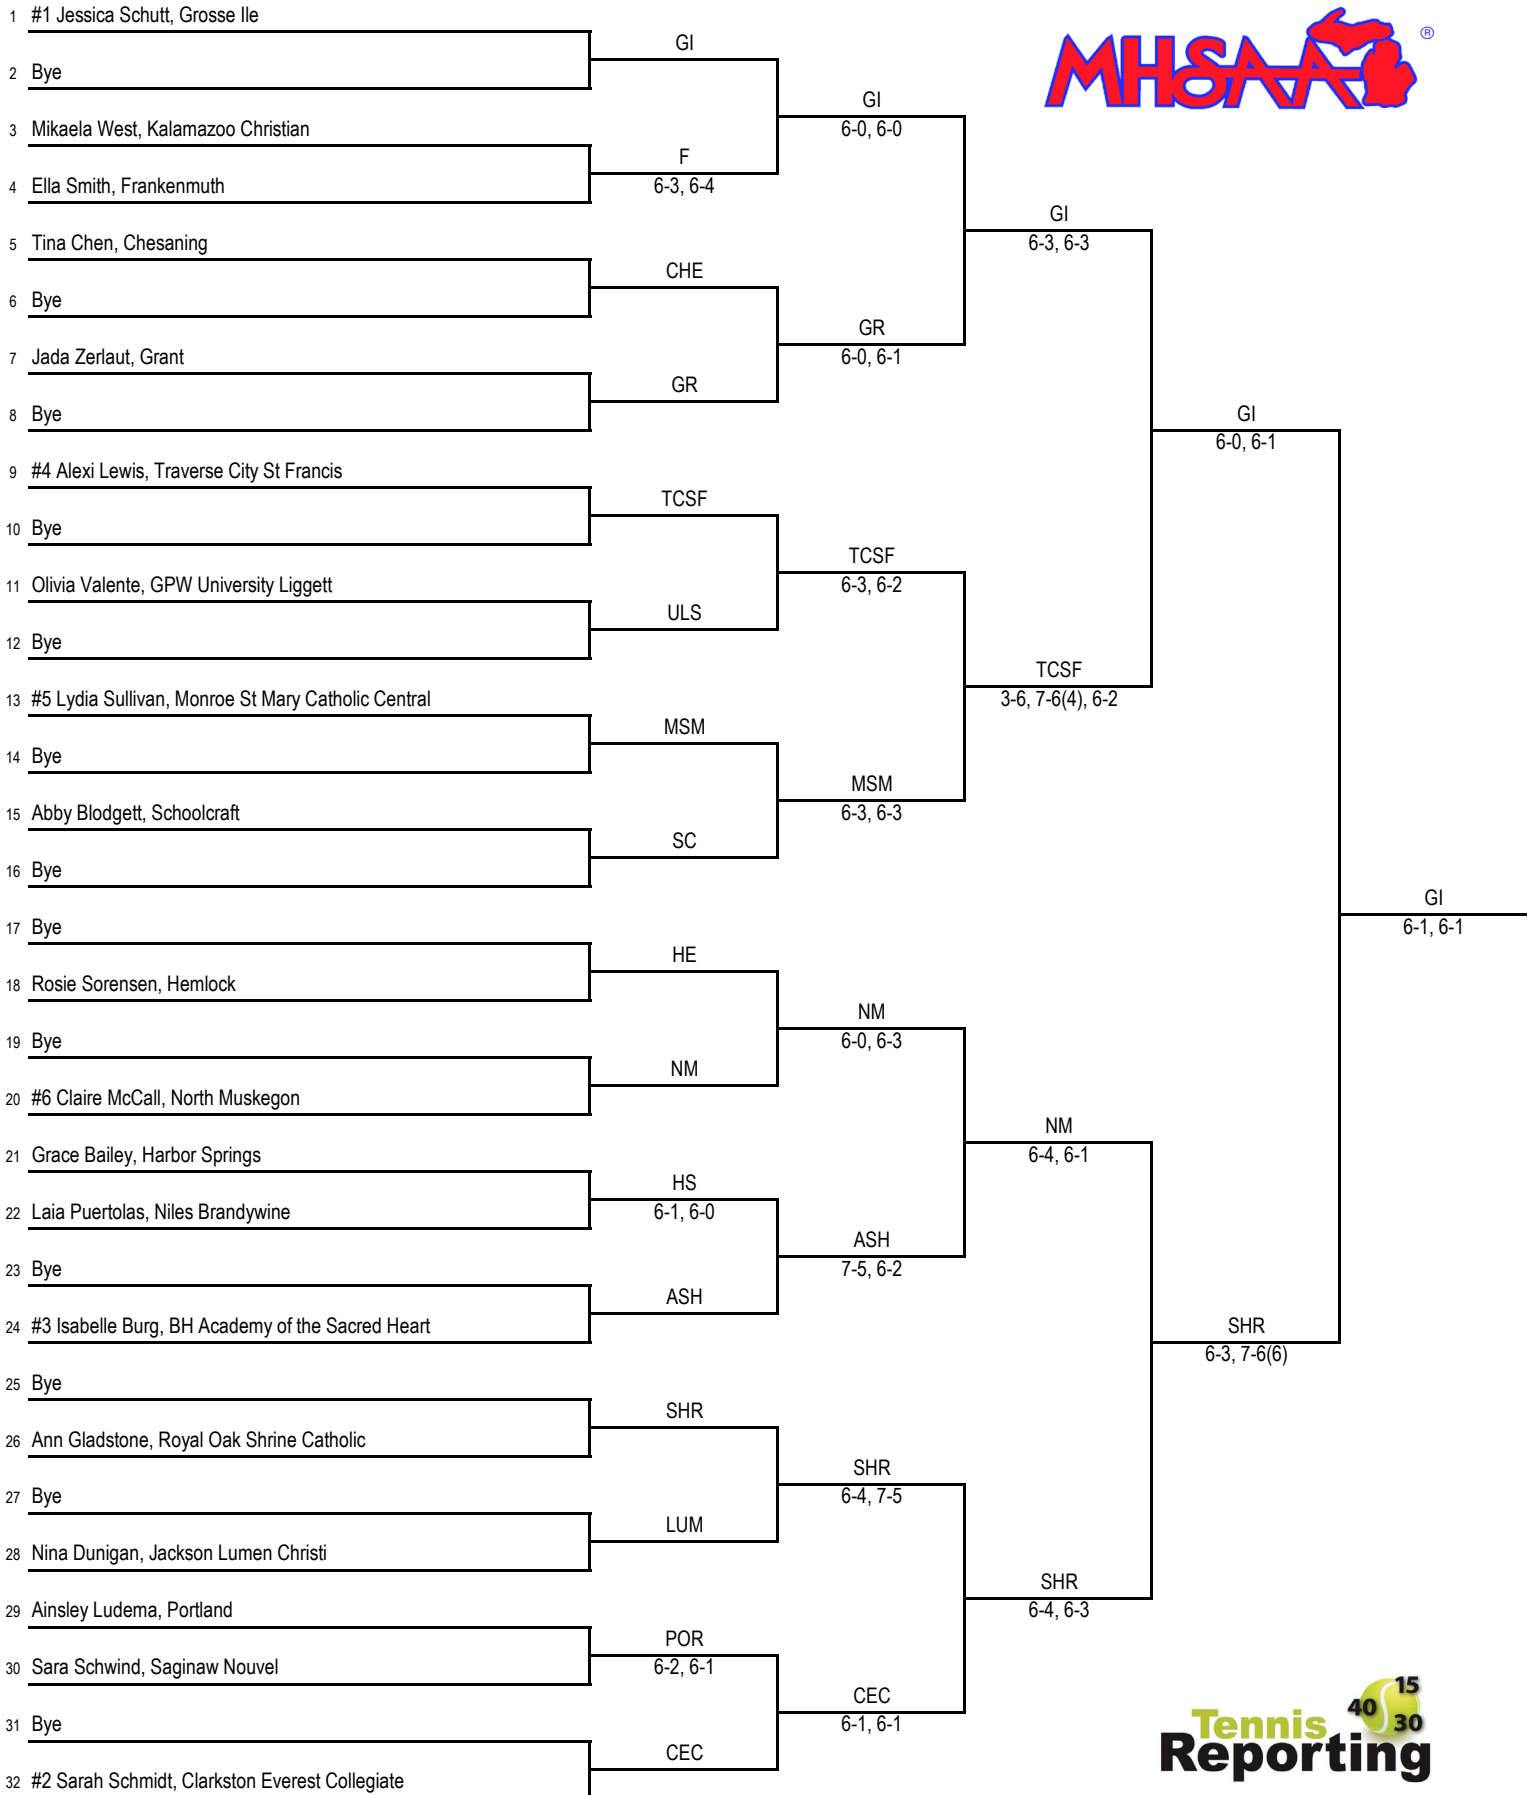

2019 MHSAA LP Division 4 Girls Tennis Finals - Kalamazoo College - May 31 - June 1

No. 2 Singles Flight