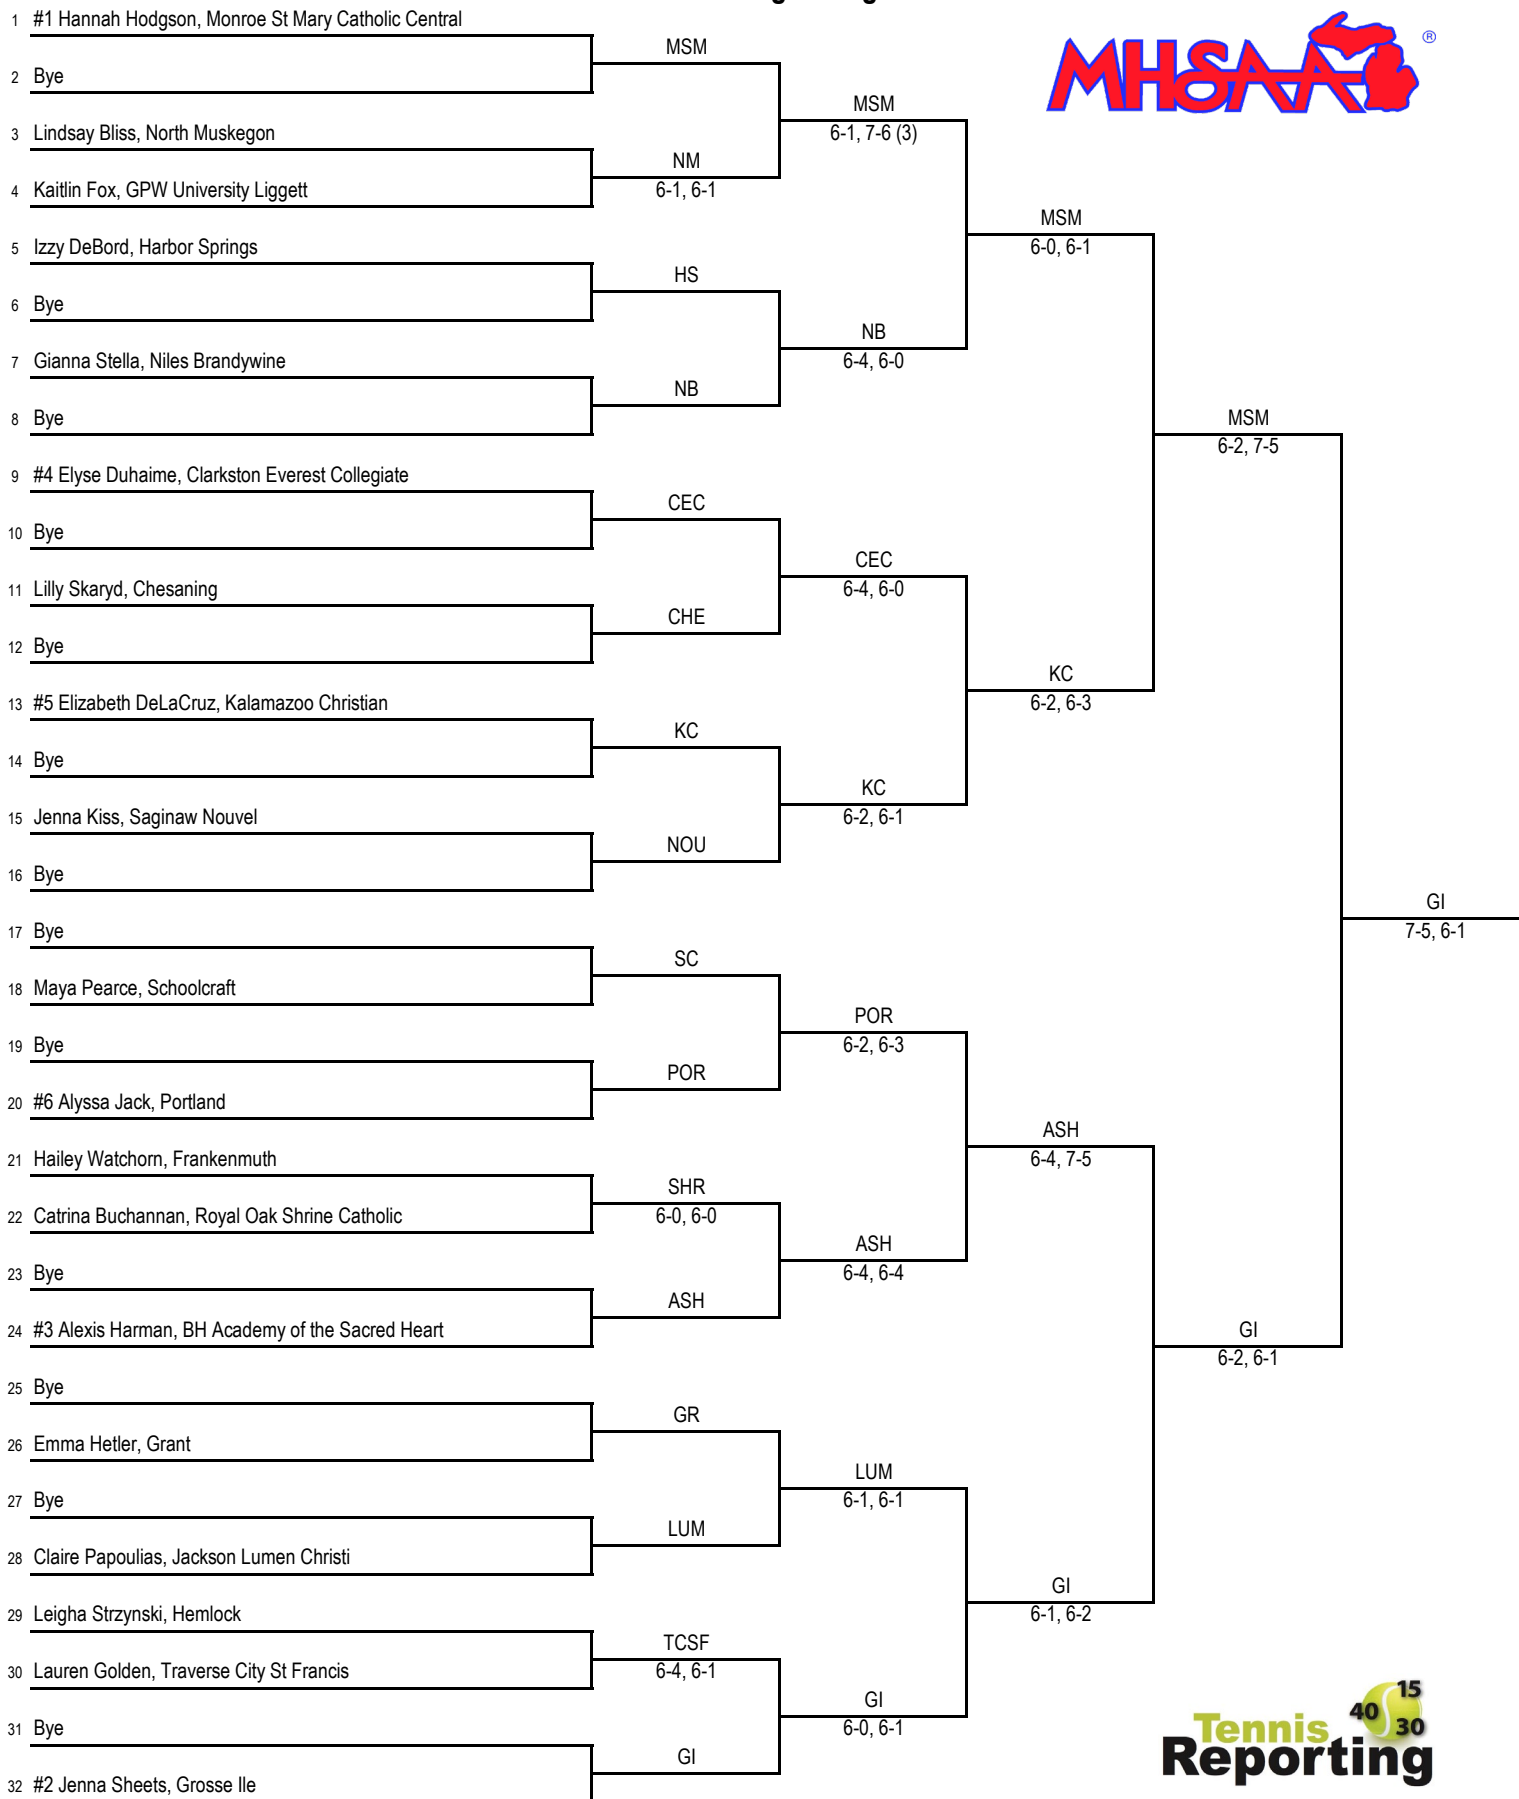

2019 MHSAA LP Division 4 Girls Tennis Finals - Kalamazoo College - May 31 - June 1

No. 4 Singles Flight