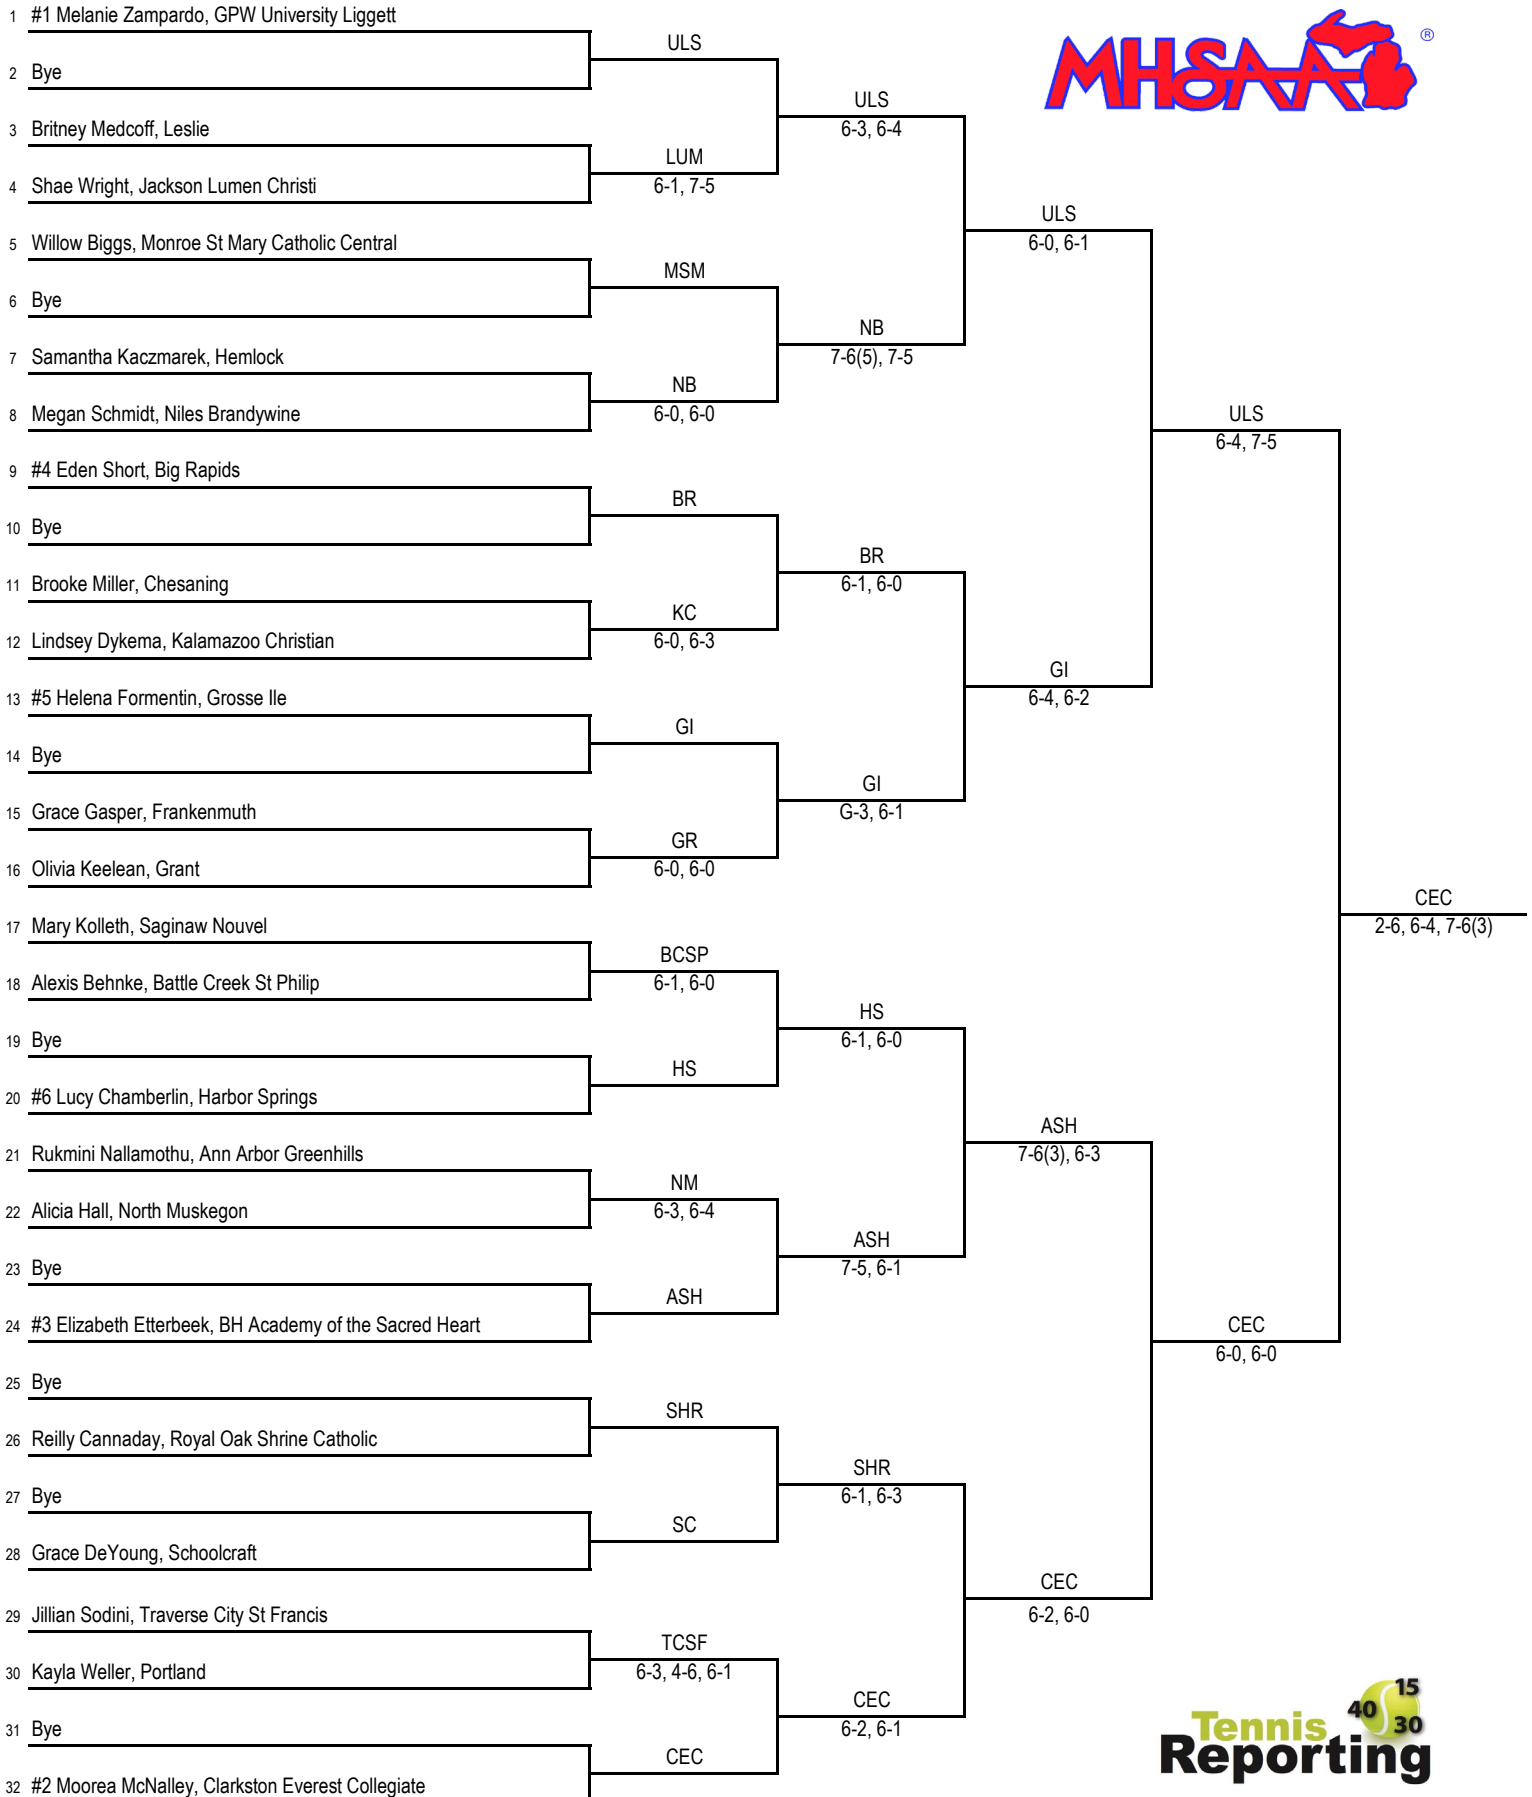

2019 MHSAA LP Division 4 Girls Tennis Finals
Kalamazoo College - May 31 - June 1

Final Standings

1. BH Academy of the Sacred Heart (ASH) - 31
2. Monroe St Mary Catholic Central (MSM) - 23
3. Grosse Ile (GI) - 21
4. North Muskegon (NM) - 17
5. Clarkston Everest Collegiate (CEC) - 16
6. Traverse City St Francis (TCSF) - 15
7. Jackson Lumen Christi (LUM) - 13
8. Portland (POR) - 12
8. Royal Oak Shrine Catholic (SHR) - 12
10. Niles Brandywine (NB) - 11
11. Grant (GR) - 10
12. Kalamazoo Christian (KC) - 7
13. GPW University Liggett (ULS) - 6
13. Harbor Springs (HS) - 6
15. Schoolcraft (SC) - 5
16. Big Rapids (BR) - 2
17. Battle Creek St Philip (BCSP) - 1
17. Chesaning (CHE) - 1
17. Frankenmuth (F) - 1
20. Ann Arbor Greenhills (AAG) - 0
20. Hemlock (HE) - 0
20. Leslie (L) - 0
20. Saginaw Nouvel (NOU) - 0

2019 MHSAA LP Division 4 Girls Tennis Finals - Kalamazoo College - May 31 - June 1

No. 1 Singles Flight

2019 MHSAA LP Division 4 Girls Tennis Finals - Kalamazoo College - May 31 - June 1

No. 2 Singles Flight