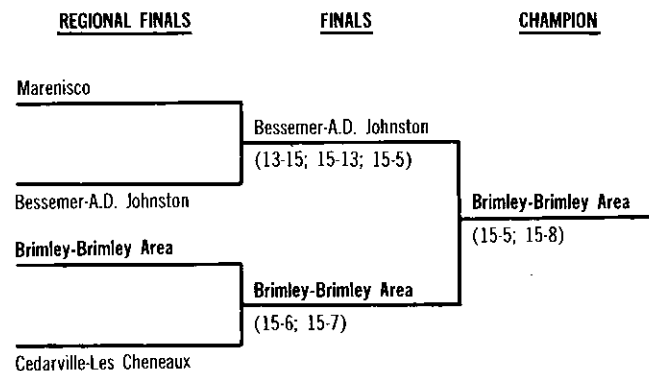

**BRIMLEY — BRIMLEY AREA HIGH SCHOOL
VOLLEYBALL CHAMPIONS — 1985 UPPER PENINSULA OPEN CLASS**

FRONT ROW: L to R — Jennifer Campo, Heather Luftkins, Kathy Donnelly (Managers). **BACK ROW:** L to R — JoJo Amble, Sheri Carrick, Karen Carrick, Terri Brown, Caroline Badder, Barb Cameron, Tanya Thompson, Sherry Hyvarnen, Laura Compo, Shelly Burt, Colleen Green, Charles Compo (Head Coach). **NOT PICTURED:** Laurie Schwiderson.

**VOLLEYBALL FINALS — U.P.
OPEN CLASS
Held at
Sault Ste. Marie-Sault Area High School
March 16, 1985**

VOLLEYBALL

**VOLLEYBALL CHAMPIONS — FINALS — 1980-1985
UPPER PENINSULA — OPEN CLASS**

Year	Open Class (Coach)
1980	St. Ignace-LaSalle (Clarlyn Paquin)
1981	Brimley (Charles Compo)
1982	Brimley (Charles Compo)
1983	Brimley-Brimley Area (Charles Compo)
1984	Brimley-Brimley Area (Charles Compo)
1985	Brimley-Brimley Area (Charles Compo)