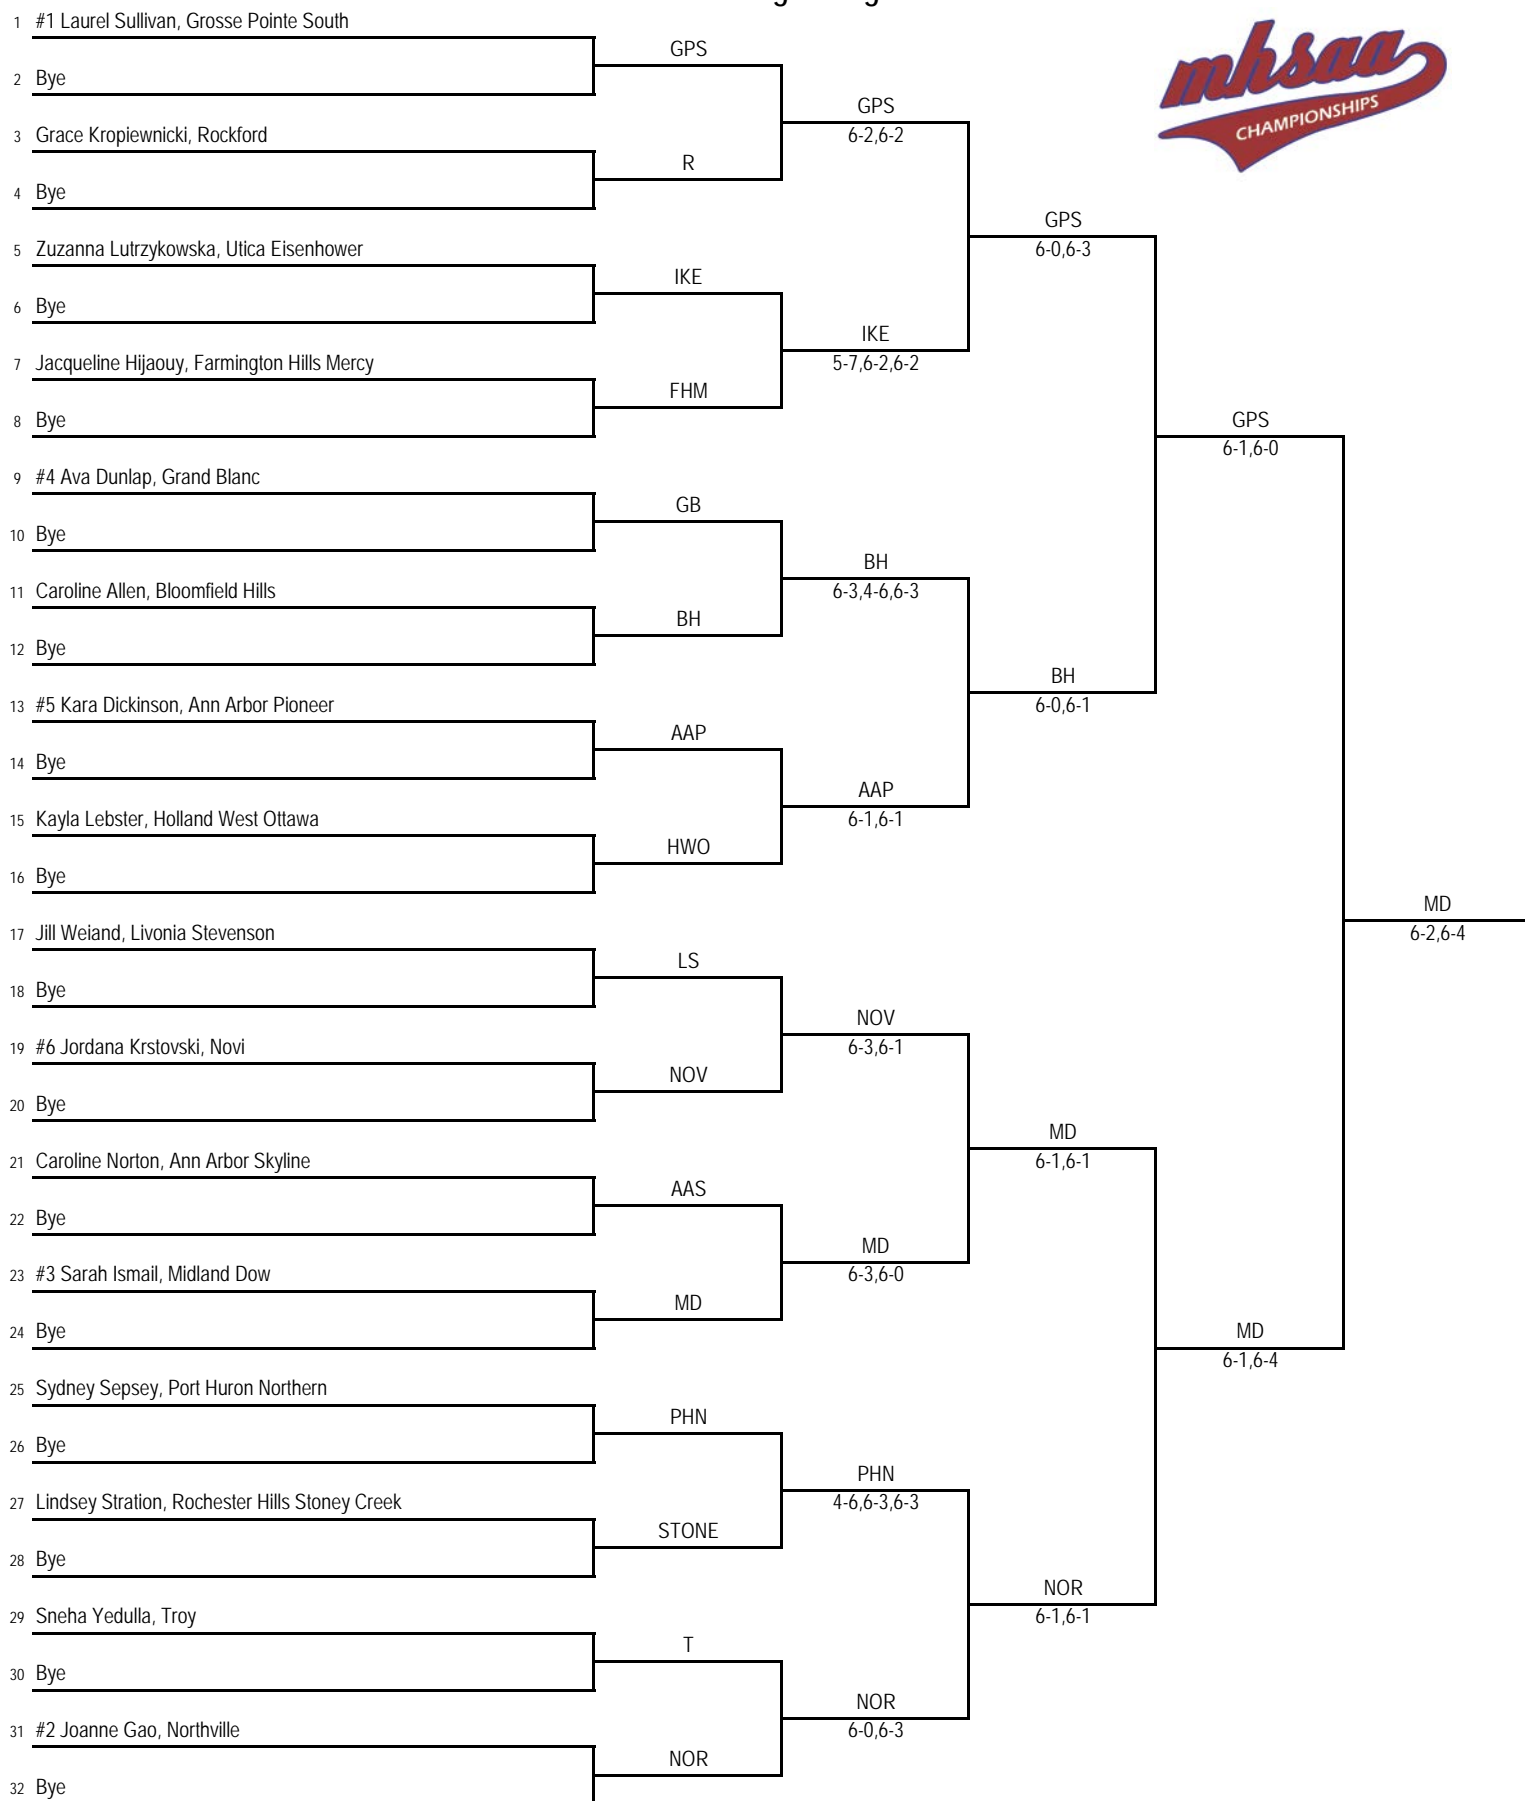

2017 MHSAA LP Division 1 Girls Tennis Finals  
Greater Midland Tennis Center - June 2-3

Final Standings

1. Midland Dow (MD) - 30
1. Northville (NOR) - 30
3. Bloomfield Hills (BH) - 27
4. Grosse Pointe South (GPS) - 17
5. Ann Arbor Pioneer (AAP) - 16
6. Novi (NOV) - 12
7. Troy (T) - 8
8. Farmington Hills Mercy (FHM) - 7
8. Port Huron Northern (PHN) - 7
10. Rockford (R) - 6
11. Grand Blanc (GB) - 5
11. Utica Eisenhower (IKE) - 5
13. Ann Arbor Skyline (AAS) - 4
13. Holland West Ottawa (HWO) - 4
15. Sterling Heights Stevenson (STEV) - 3
16. Livonia Stevenson (LS) - 2
16. Plymouth (PLY) - 2
16. West Bloomfield (WB) - 2
19. East Kentwood (EK) - 1
19. Livonia Churchill (LC) - 1
21. Harrison Township L'Anse Creuse (HTLC) - 0
21. Rochester Hills Stoney Creek (STONE) - 0

# 2017 MHSAA LP Division 1 Girls Tennis Finals - Greater Midland Tennis Center - June 2-3

## No. 2 Singles Flight