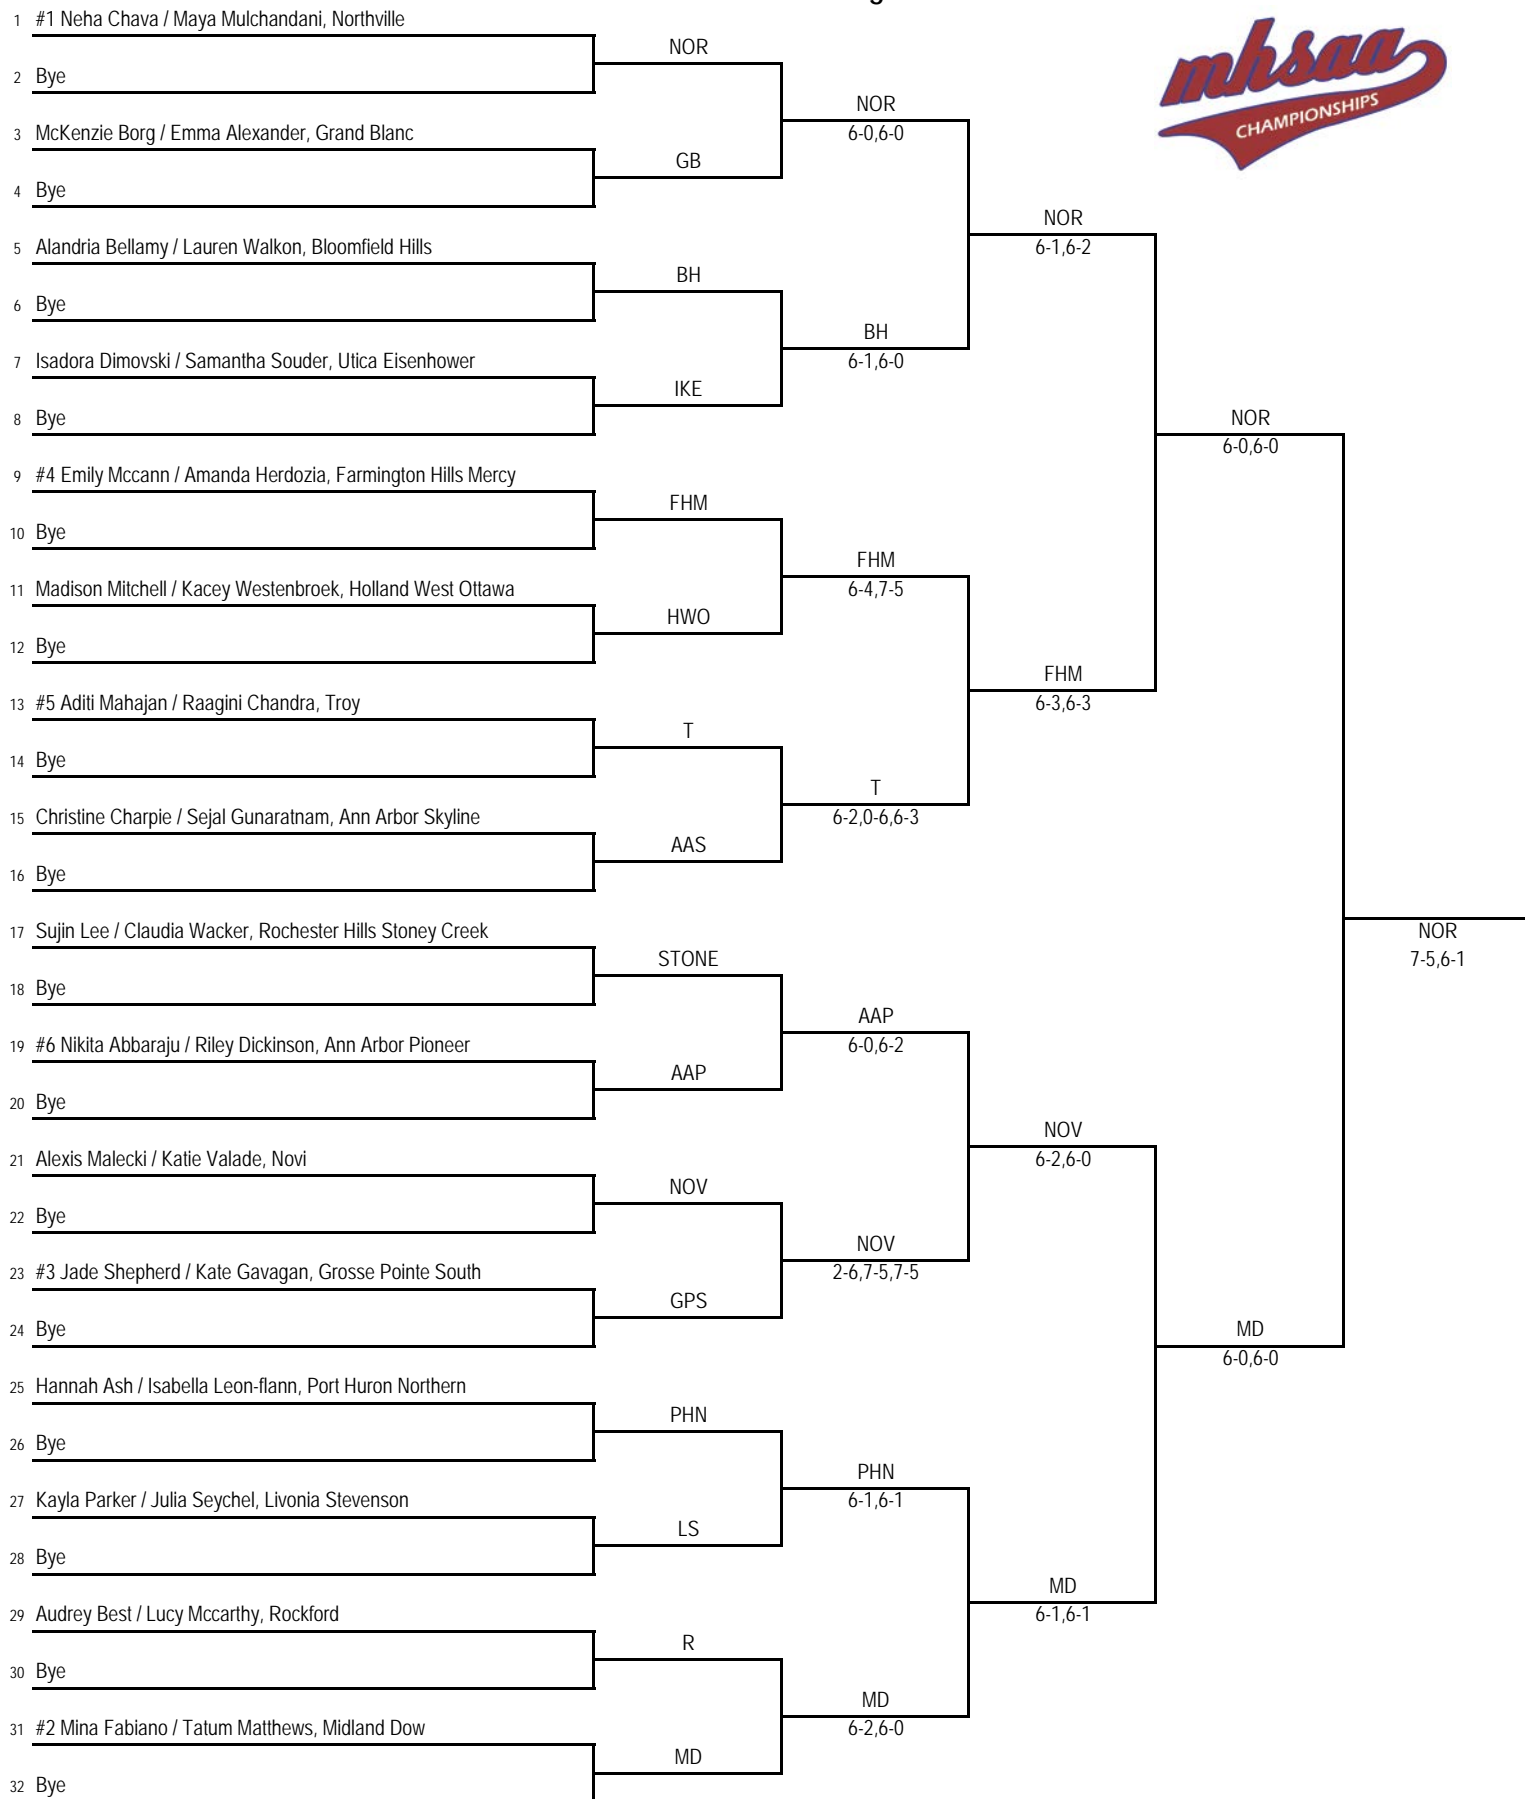

2017 MHSAA LP Division 1 Girls Tennis Finals - Greater Midland Tennis Center - June 2-3

No. 2 Doubles Flight